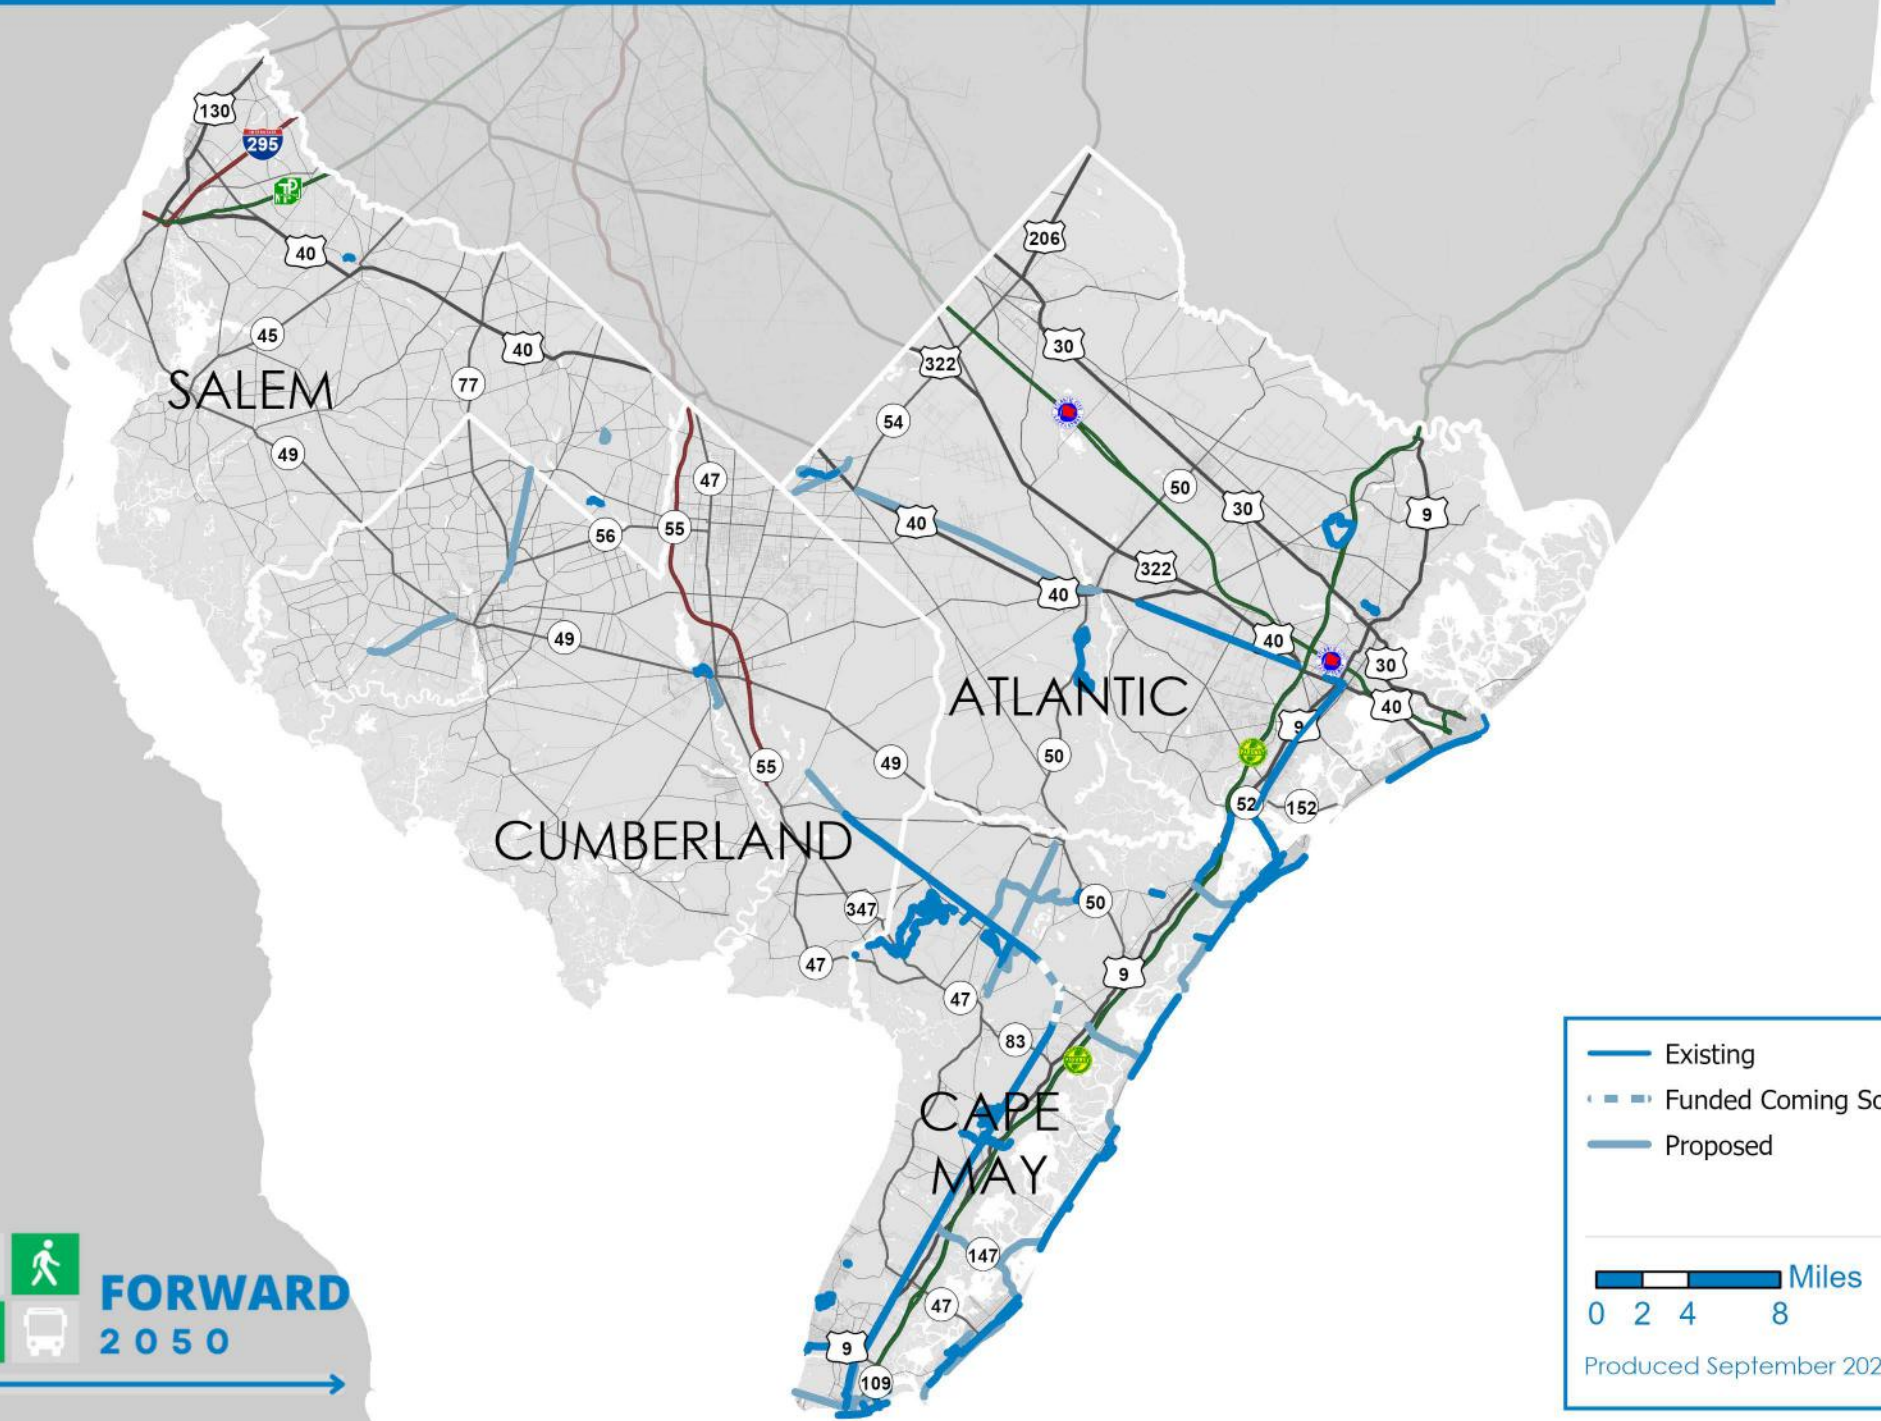

# South Jersey Trails

— Existing  
- - - Funded Coming Soon  
— Proposed

0 2 4 8 Miles

Produced September 2024

**FORWARD**  
2050