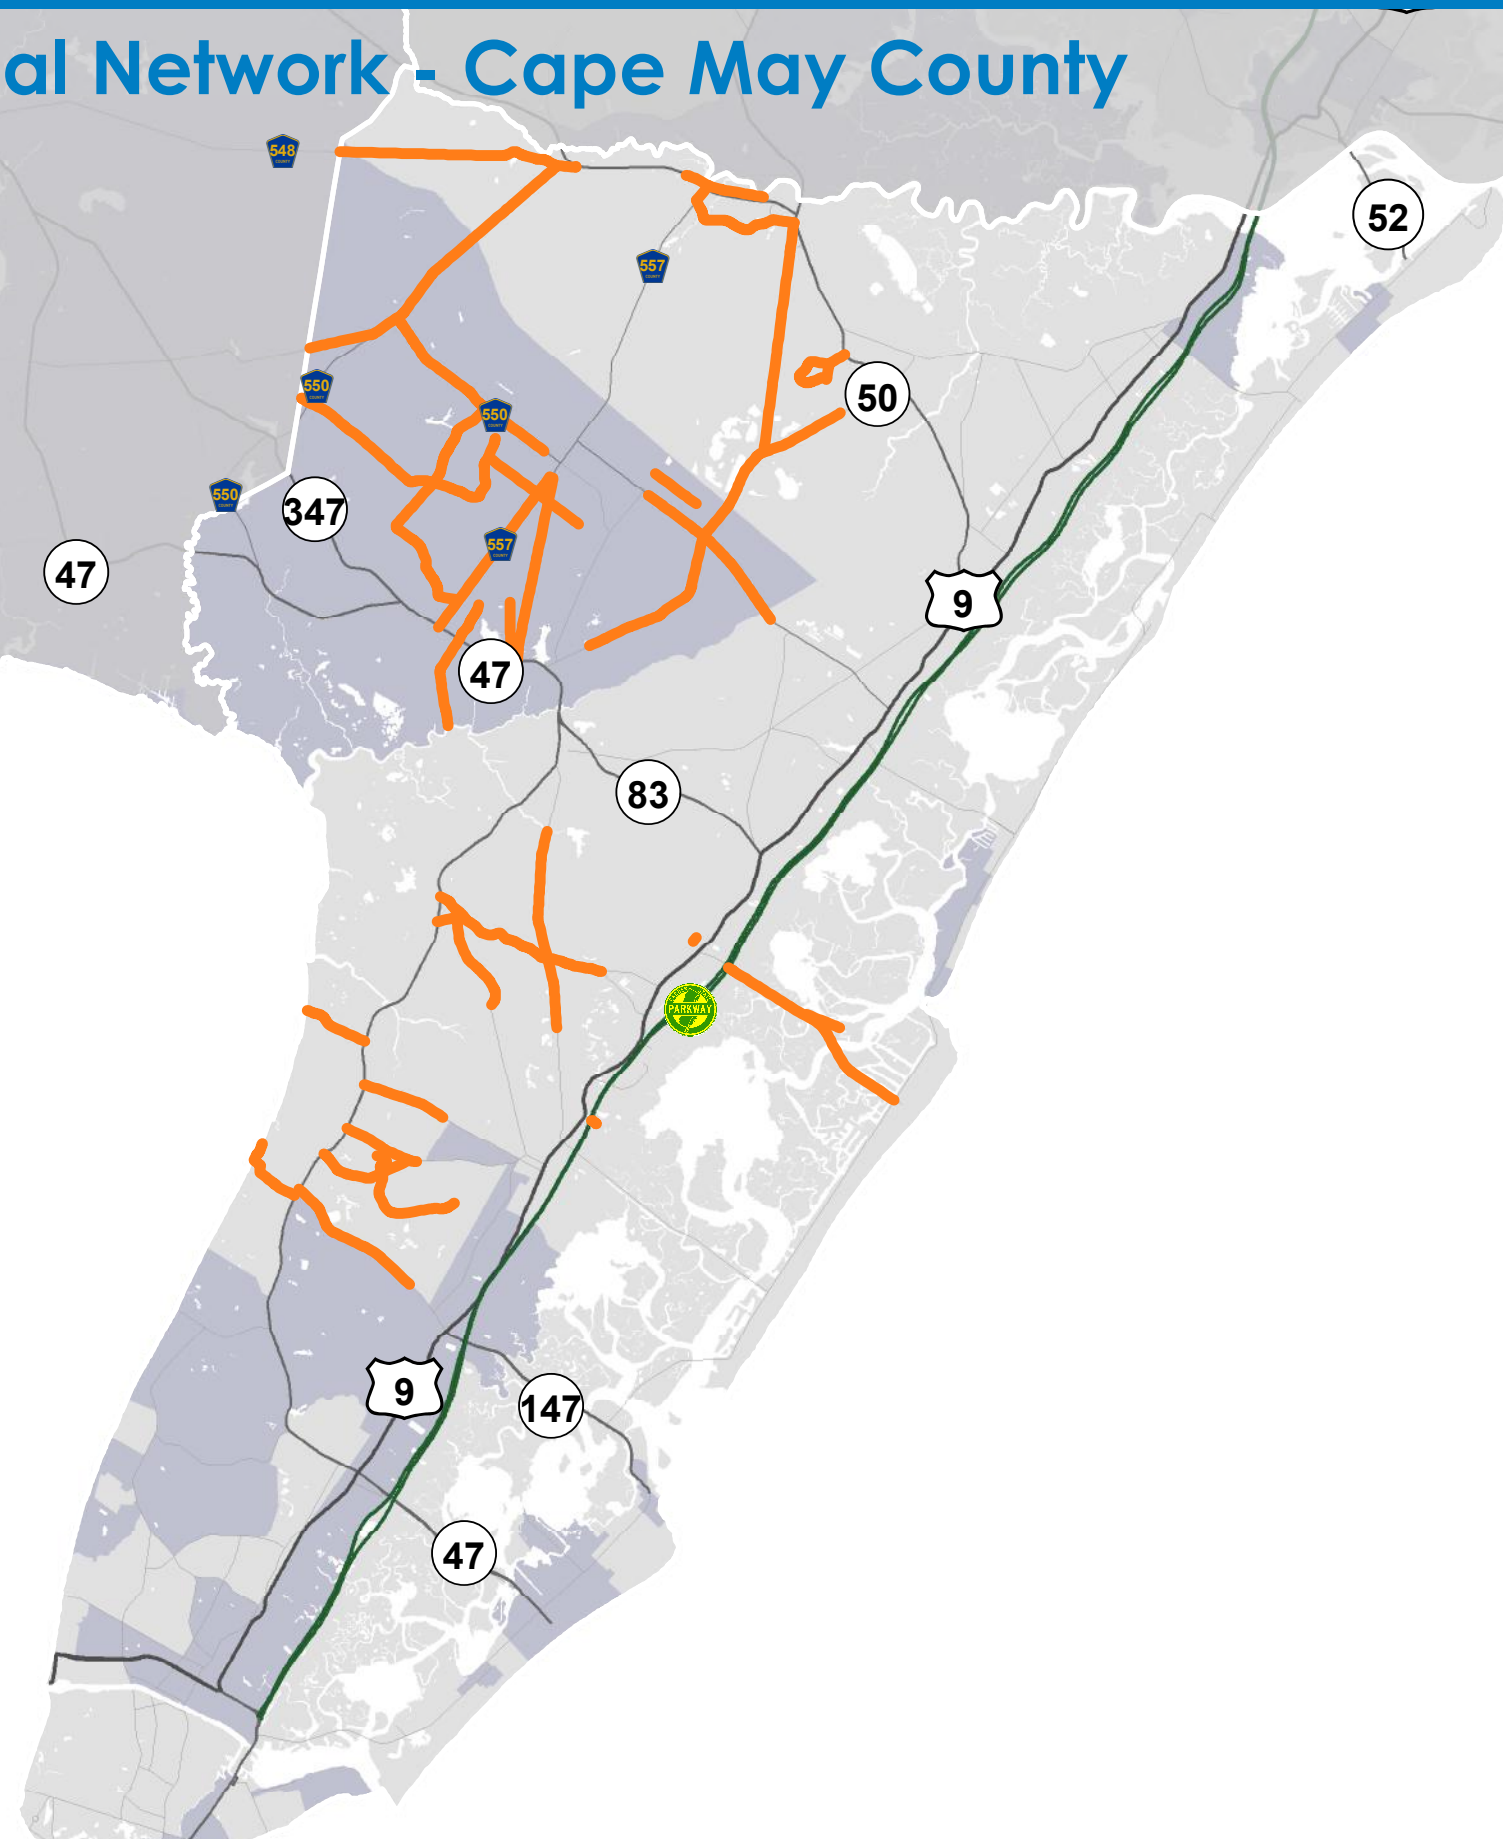

High Crash Locations - High Risk Rural Roads (HRRR)

County and Municipal Network - Cape May County

 High Risk Rural Roads

 EJ Areas

 Miles

Produced October 2023 

Based on 2016-2020 Crashes
Developed by GPI for NJDOT