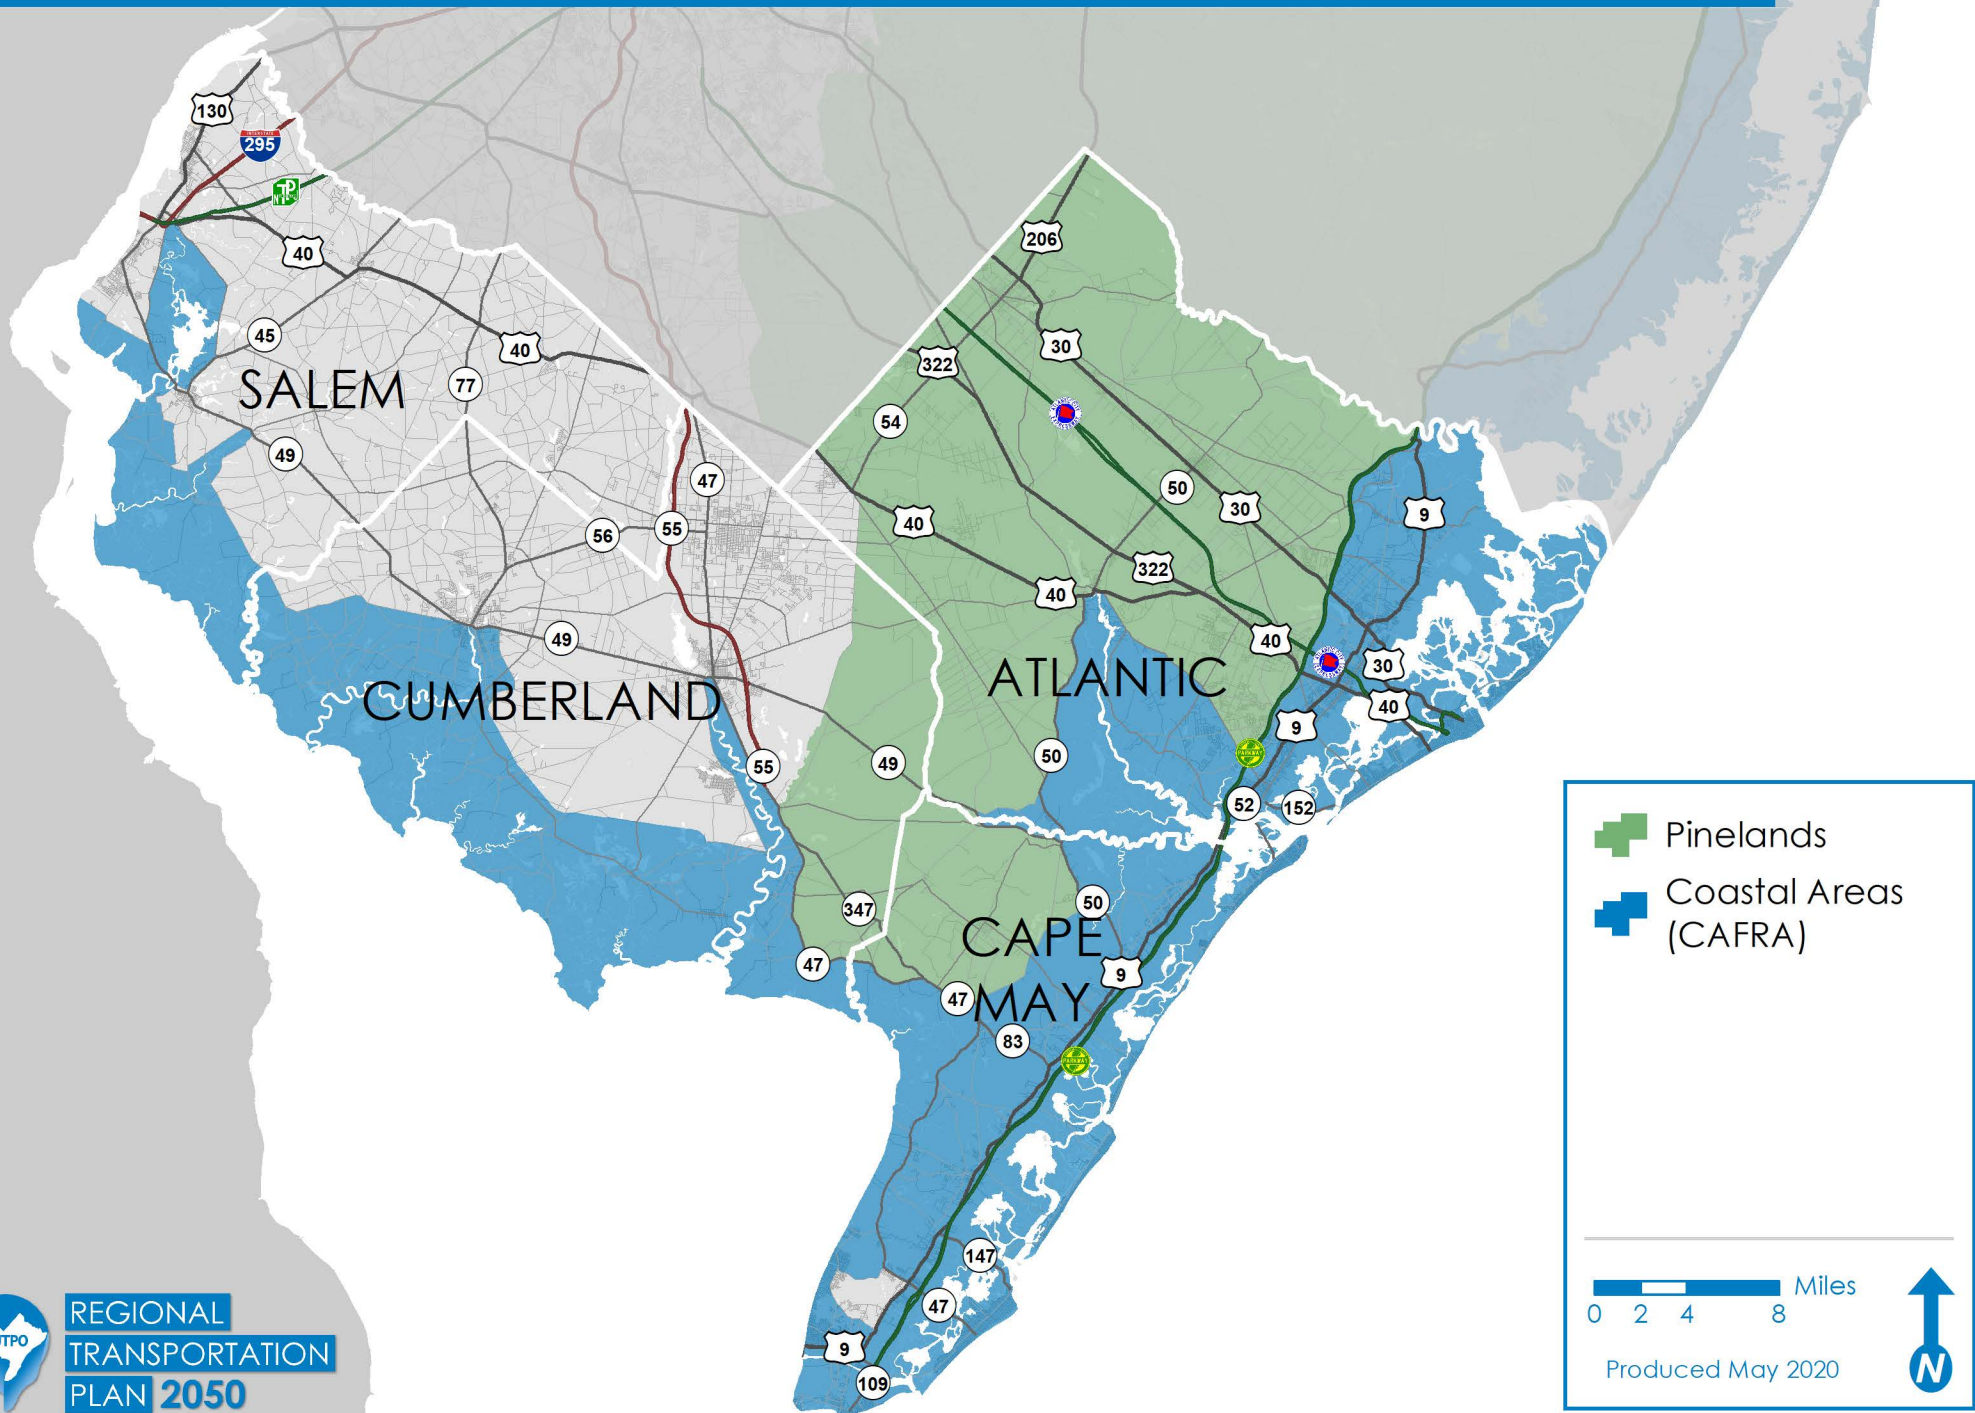

Pinelands & CAFRA

REGIONAL
TRANSPORTATION
PLAN 2050

0 2 4 8 Miles

Produced May 2020