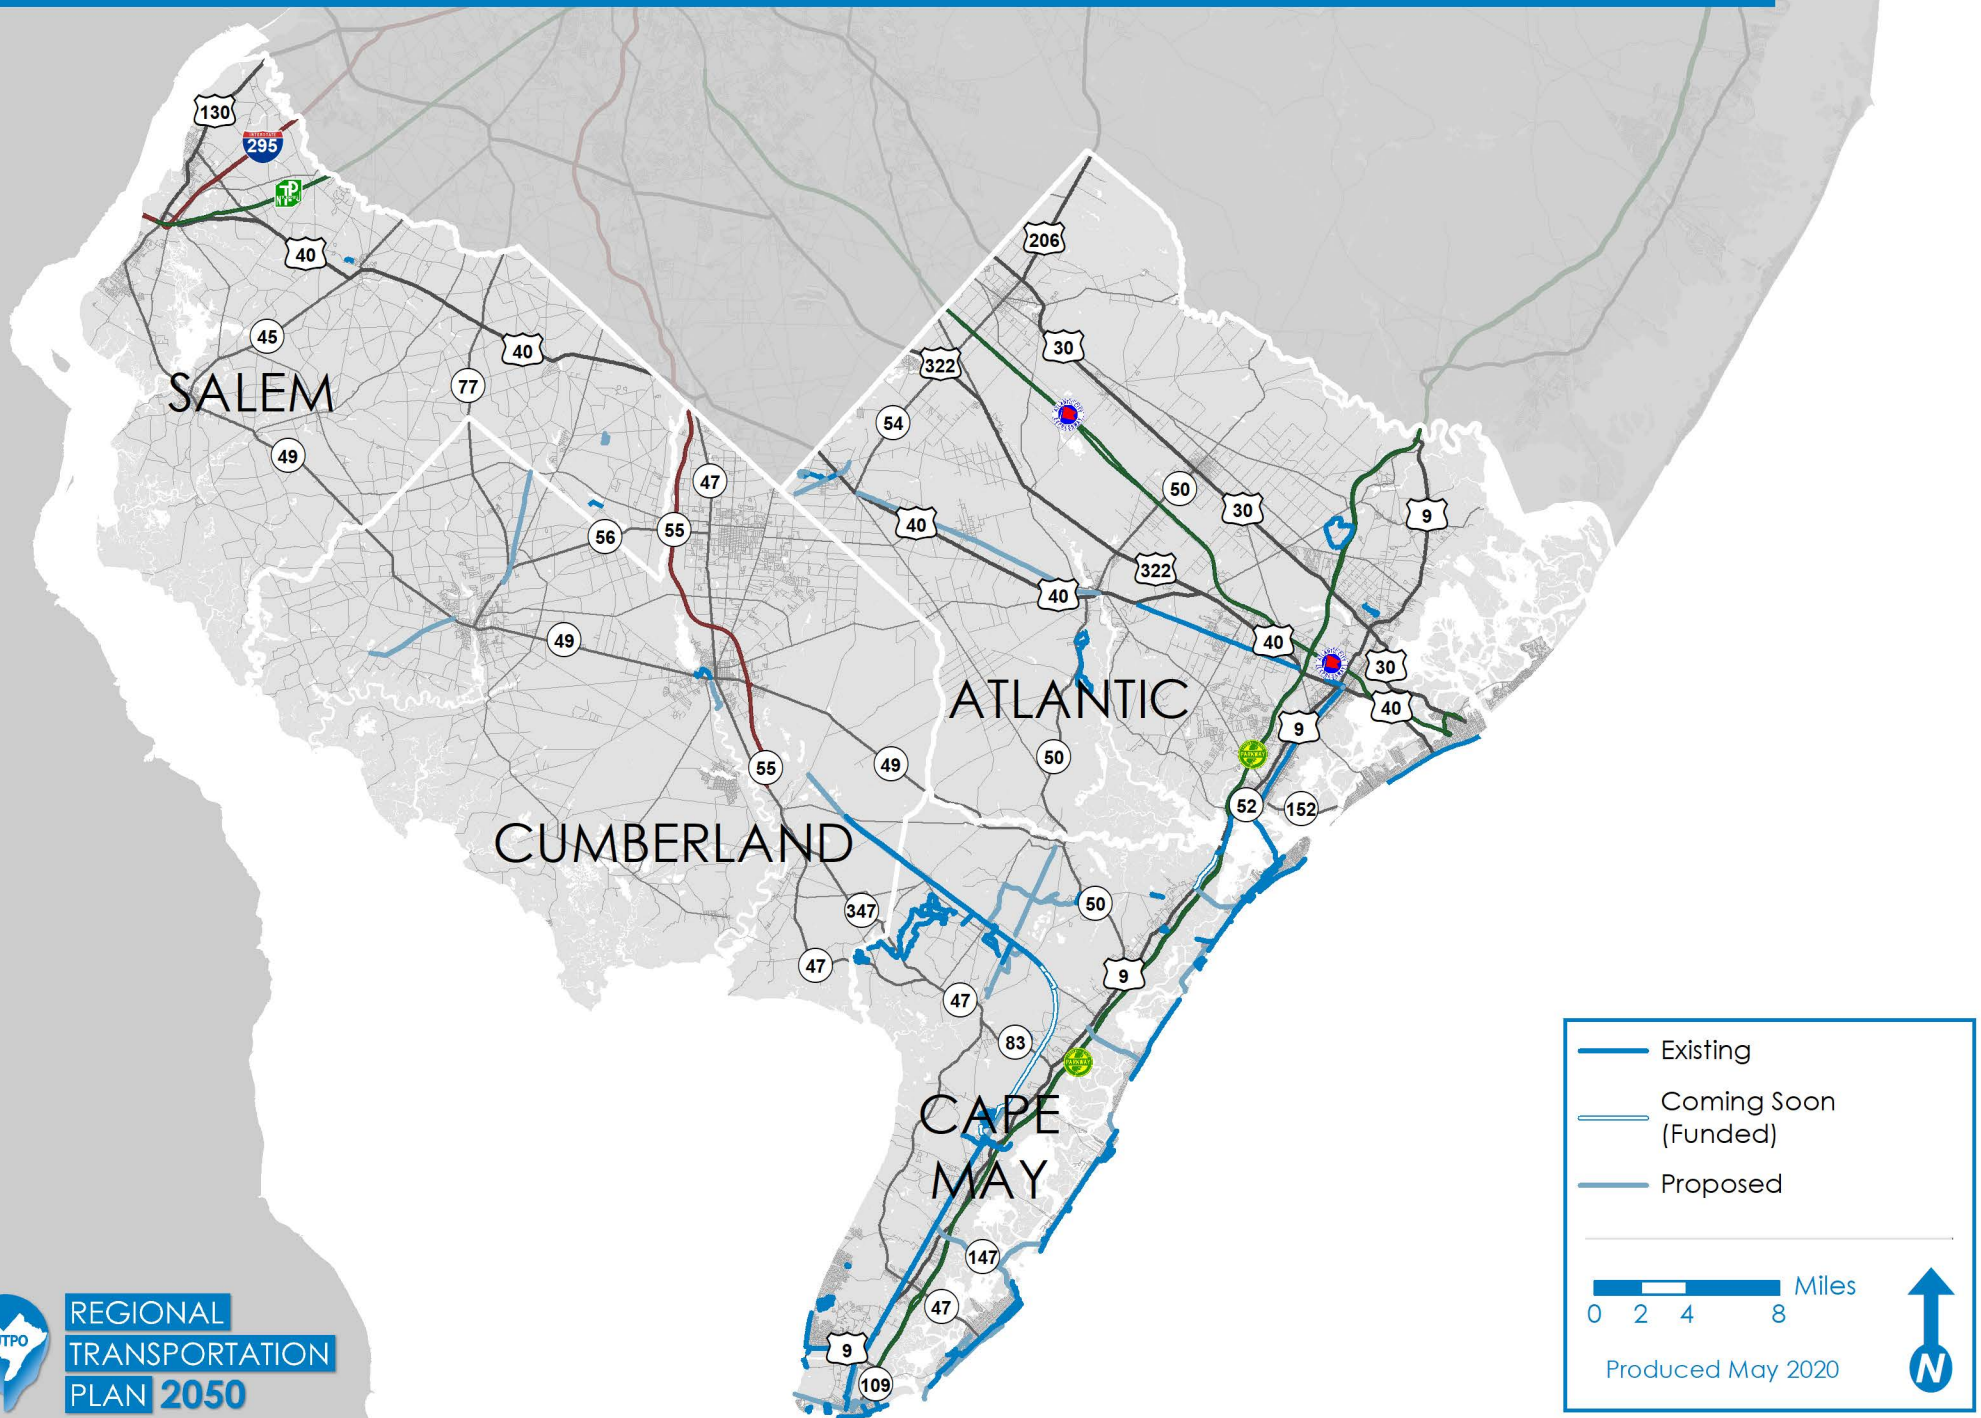

Figure 26

South Jersey Trails

REGIONAL
TRANSPORTATION
PLAN 2050

— Existing
- - - Coming Soon (Funded)
... Proposed

0 2 4 8 Miles

Produced May 2020