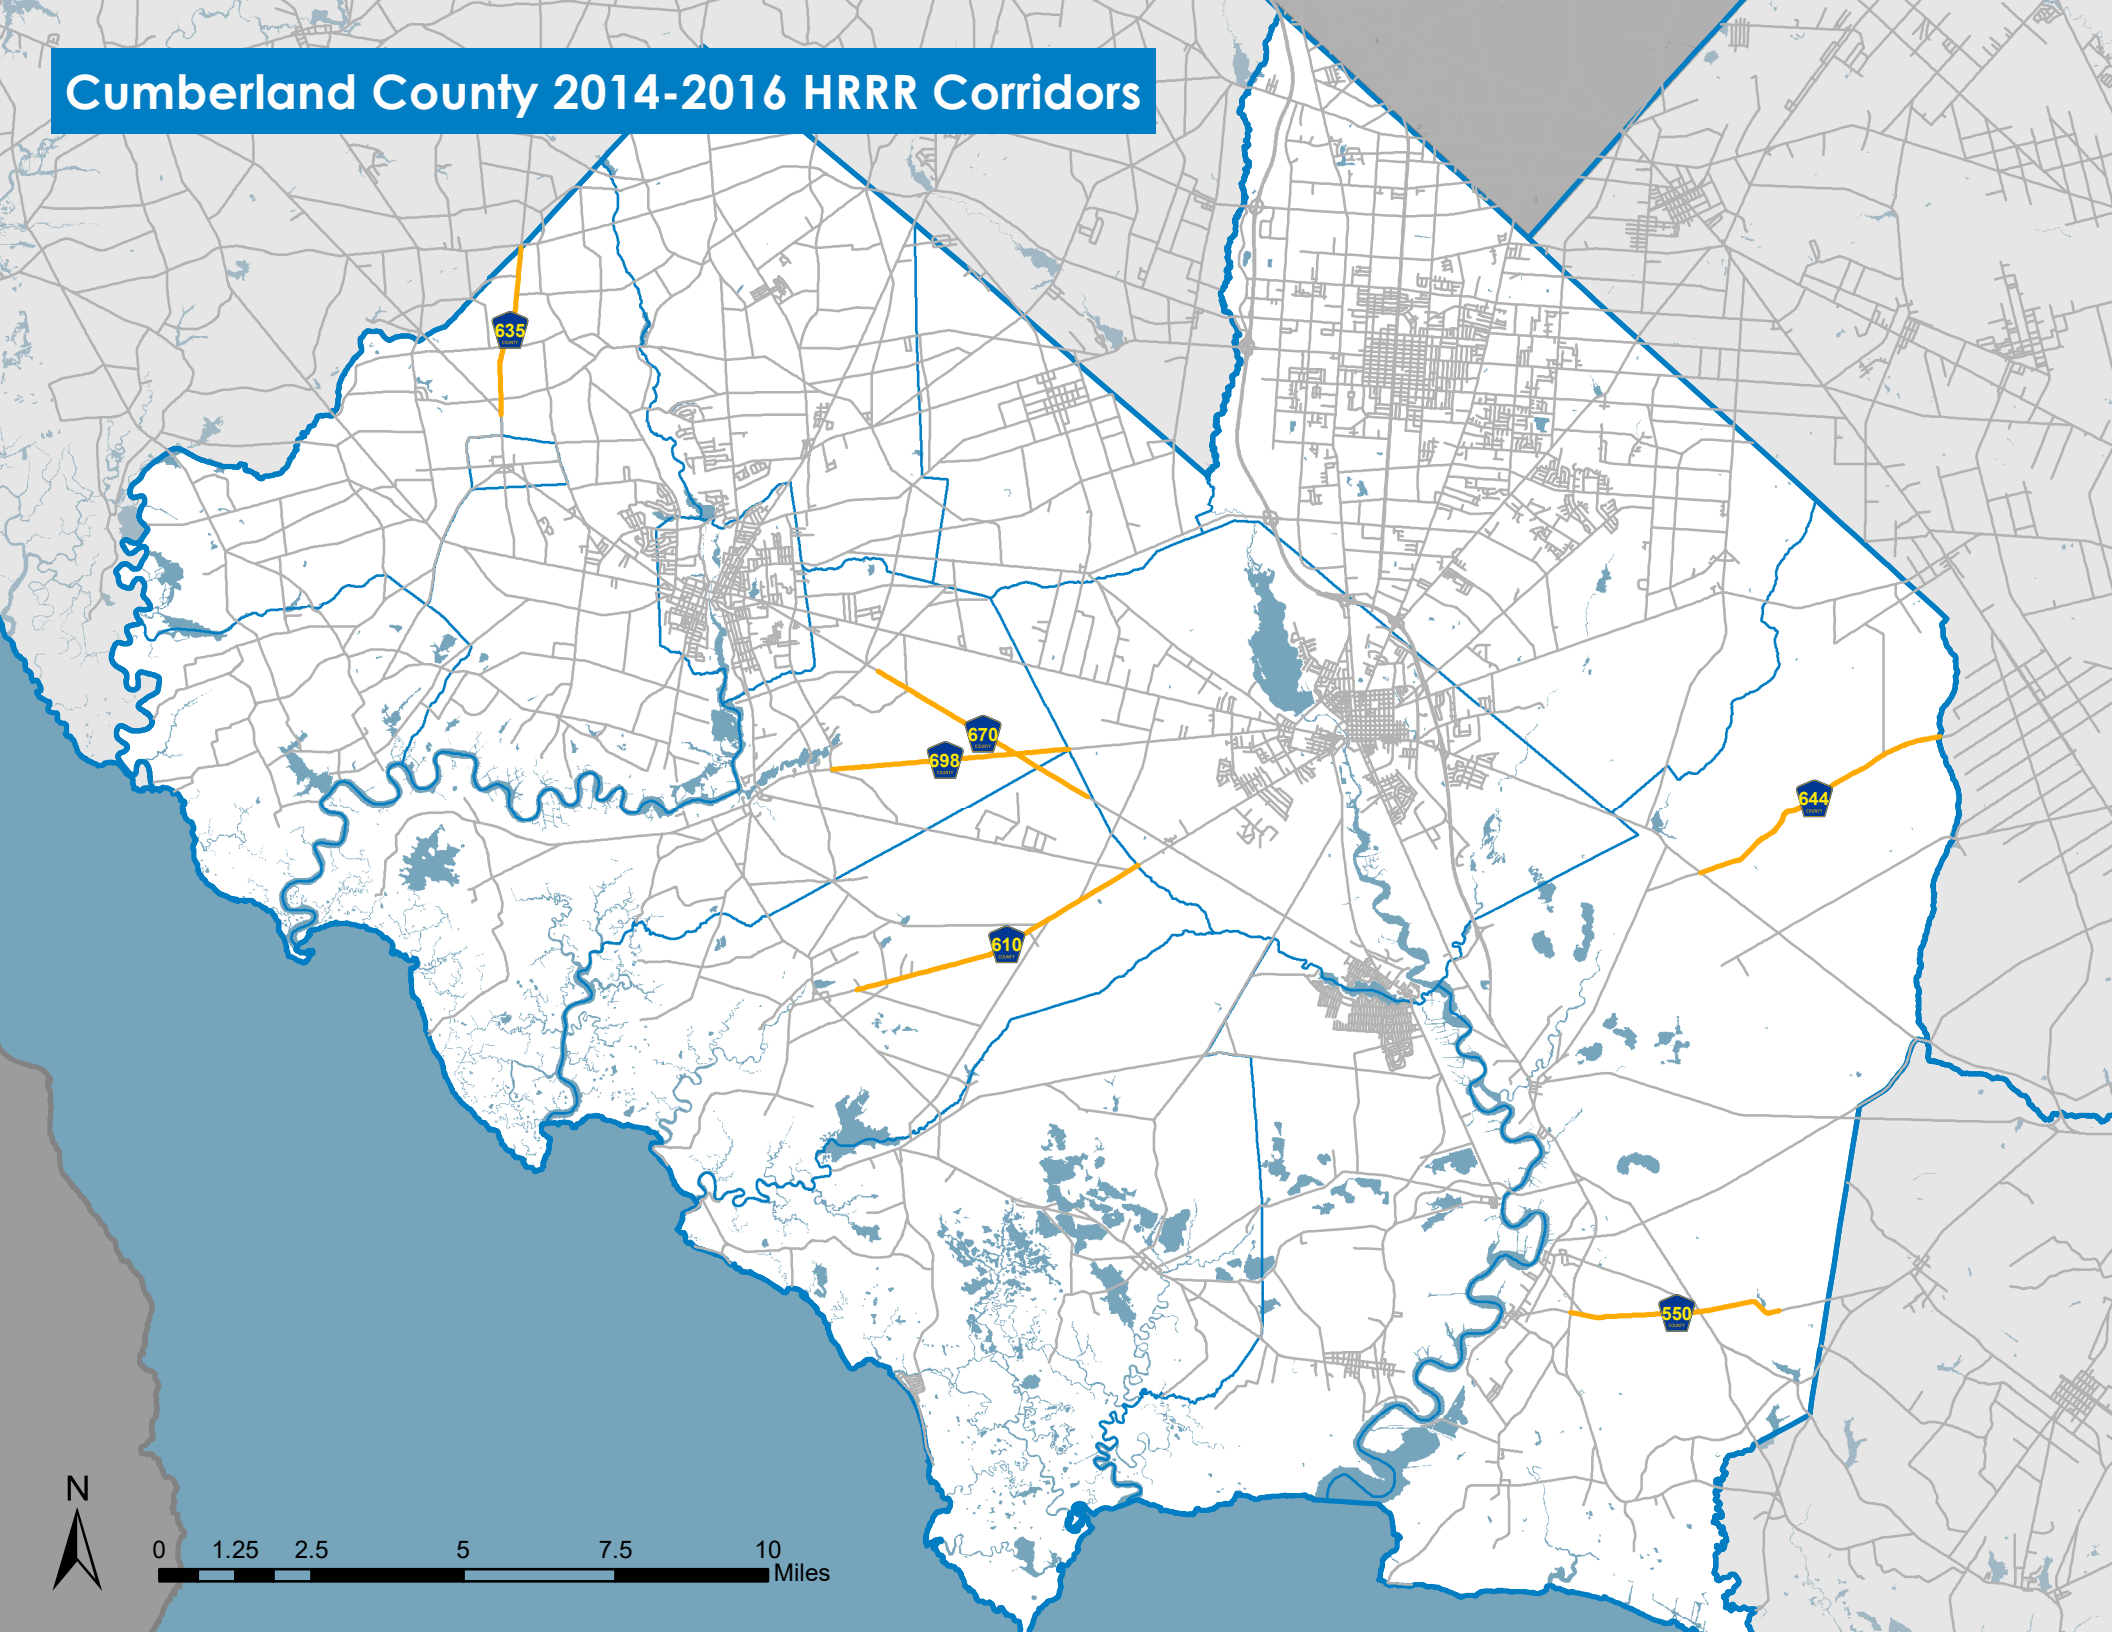

Cumberland County 2014-2016 HRRR Corridors

0 1.25 2.5 5 7.5 10 Miles