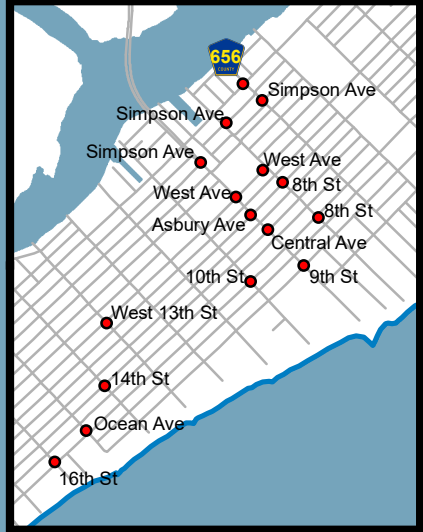

Cape May County 2014-2016 Pedestrian and Bicycle Intersections

Lower Township

Cape May

Ocean City

The Wildwoods