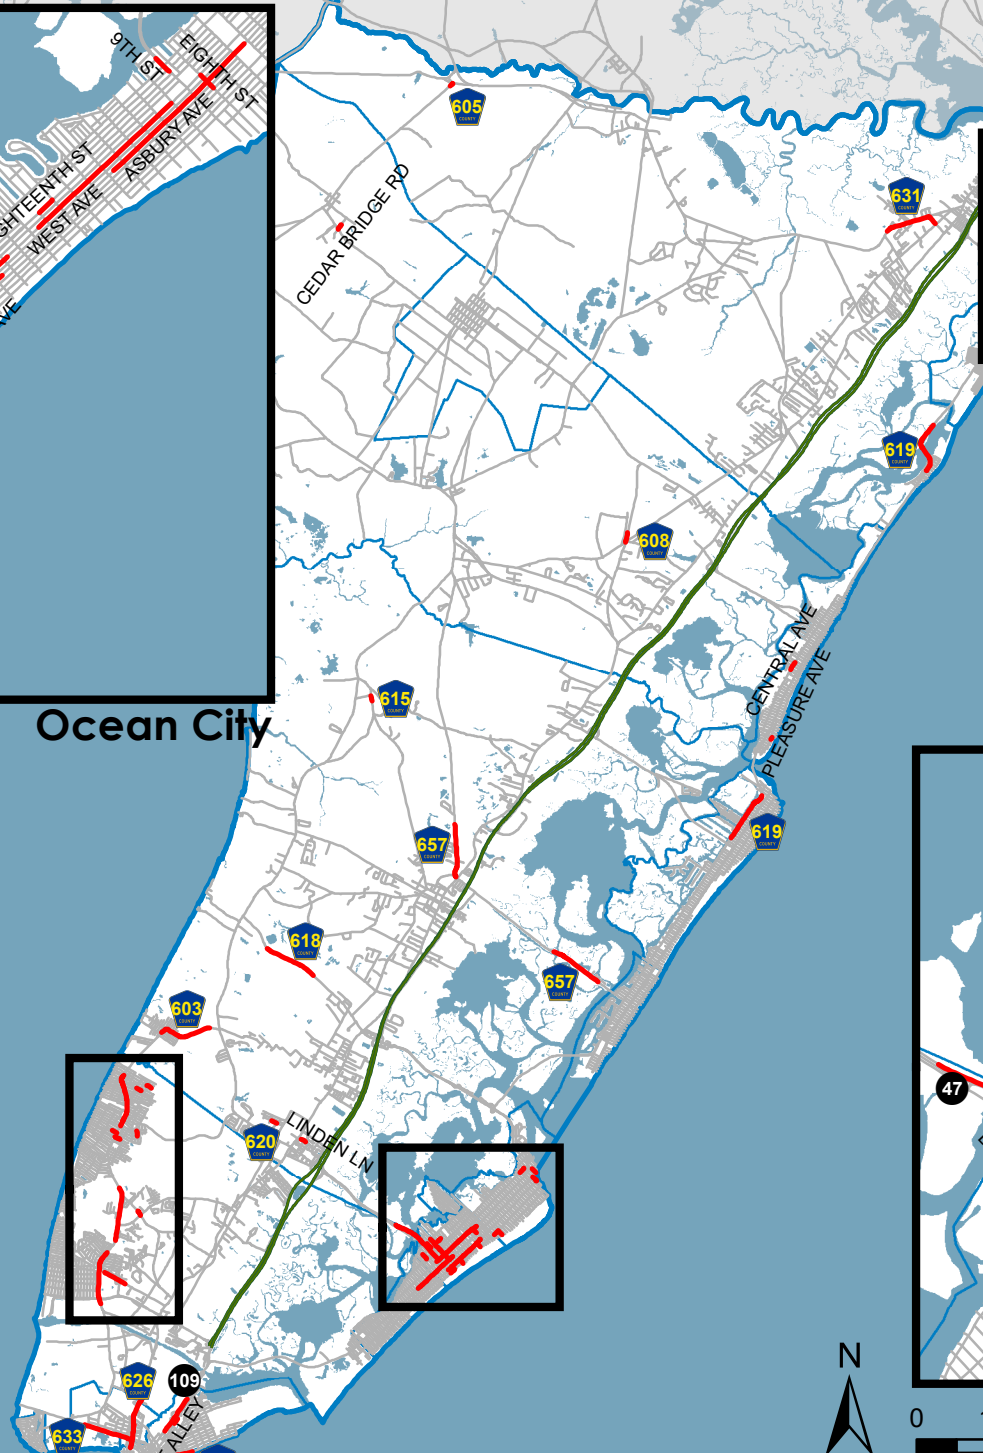

Cape May County 2014-2016 Pedestrian and Bicycle Corridors

Lower Township

Ocean City

The Wildwoods