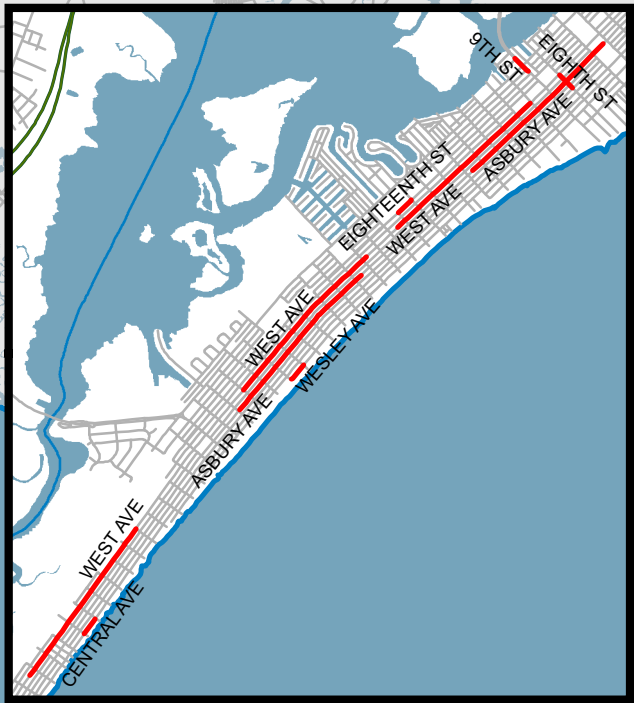

Cape May County 2014-2016 Pedestrian and Bicycle Corridors

Lower Township

Ocean City

The Wildwoods