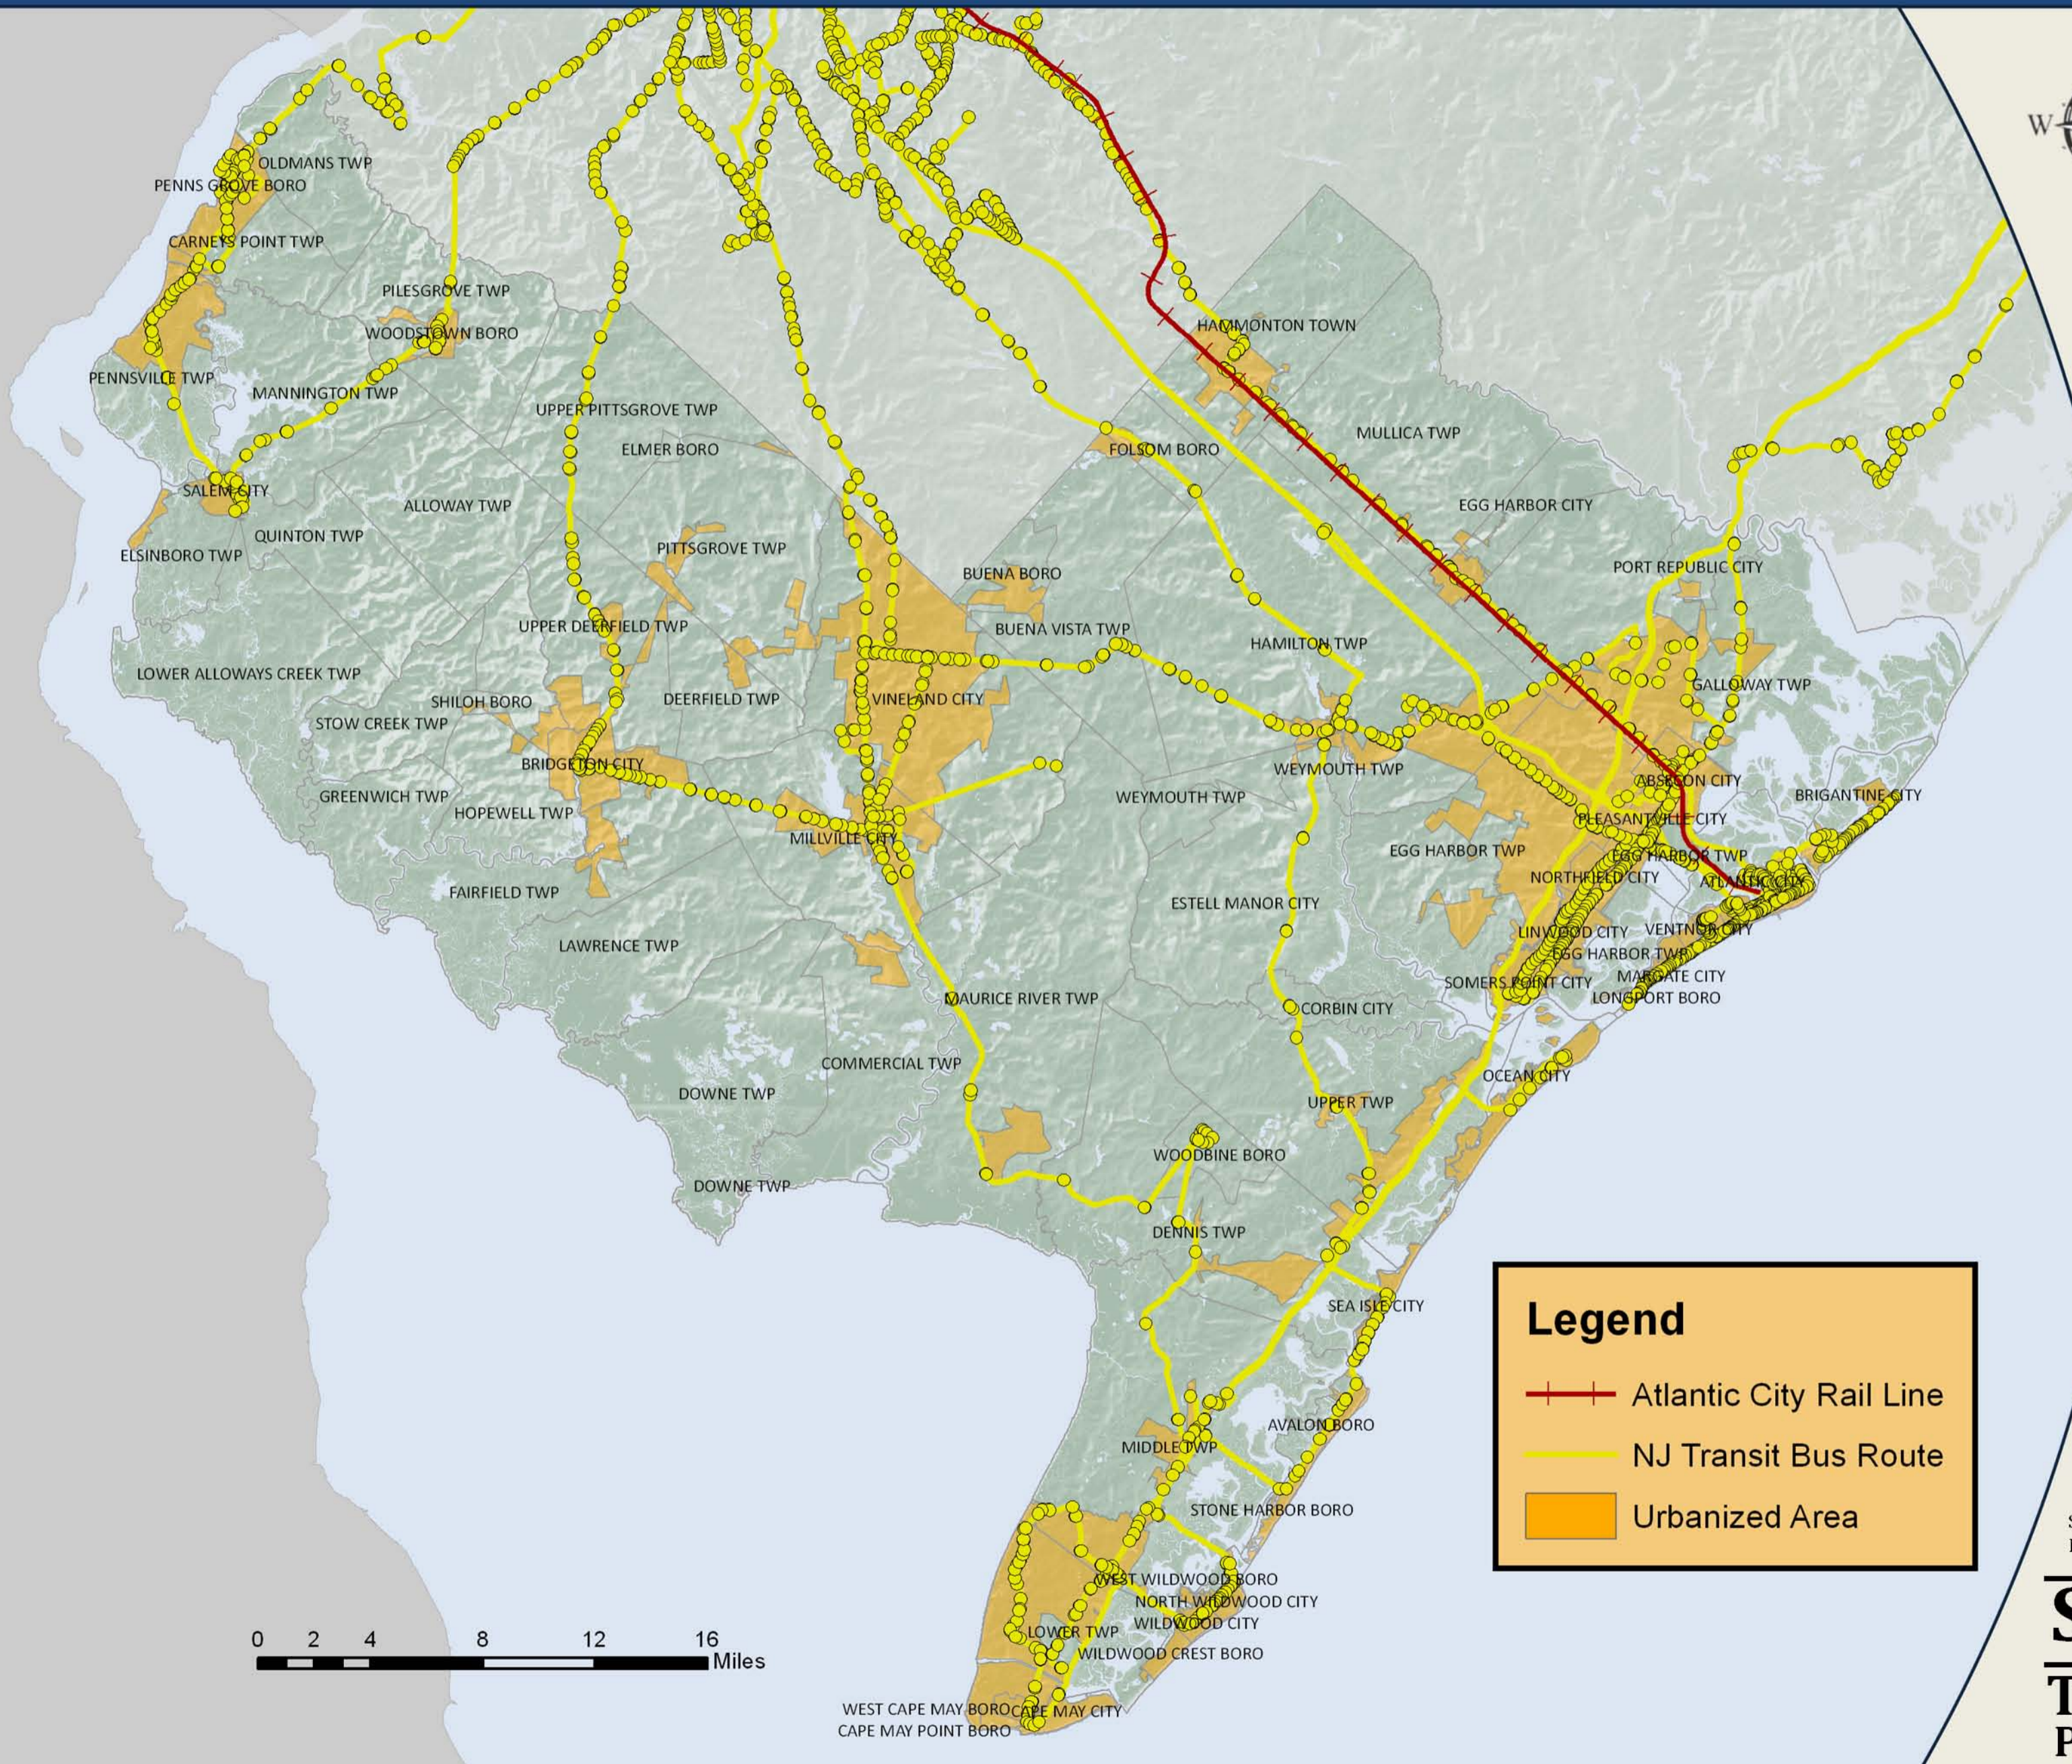

Transit

SJTPO Region

Legend

-  Atlantic City Rail Line
-  NJ Transit Bus Route
-  Urbanized Area

Source: NJ Transit (2011)
 Map created April 2012 by Andrew Tracy, SJTPO