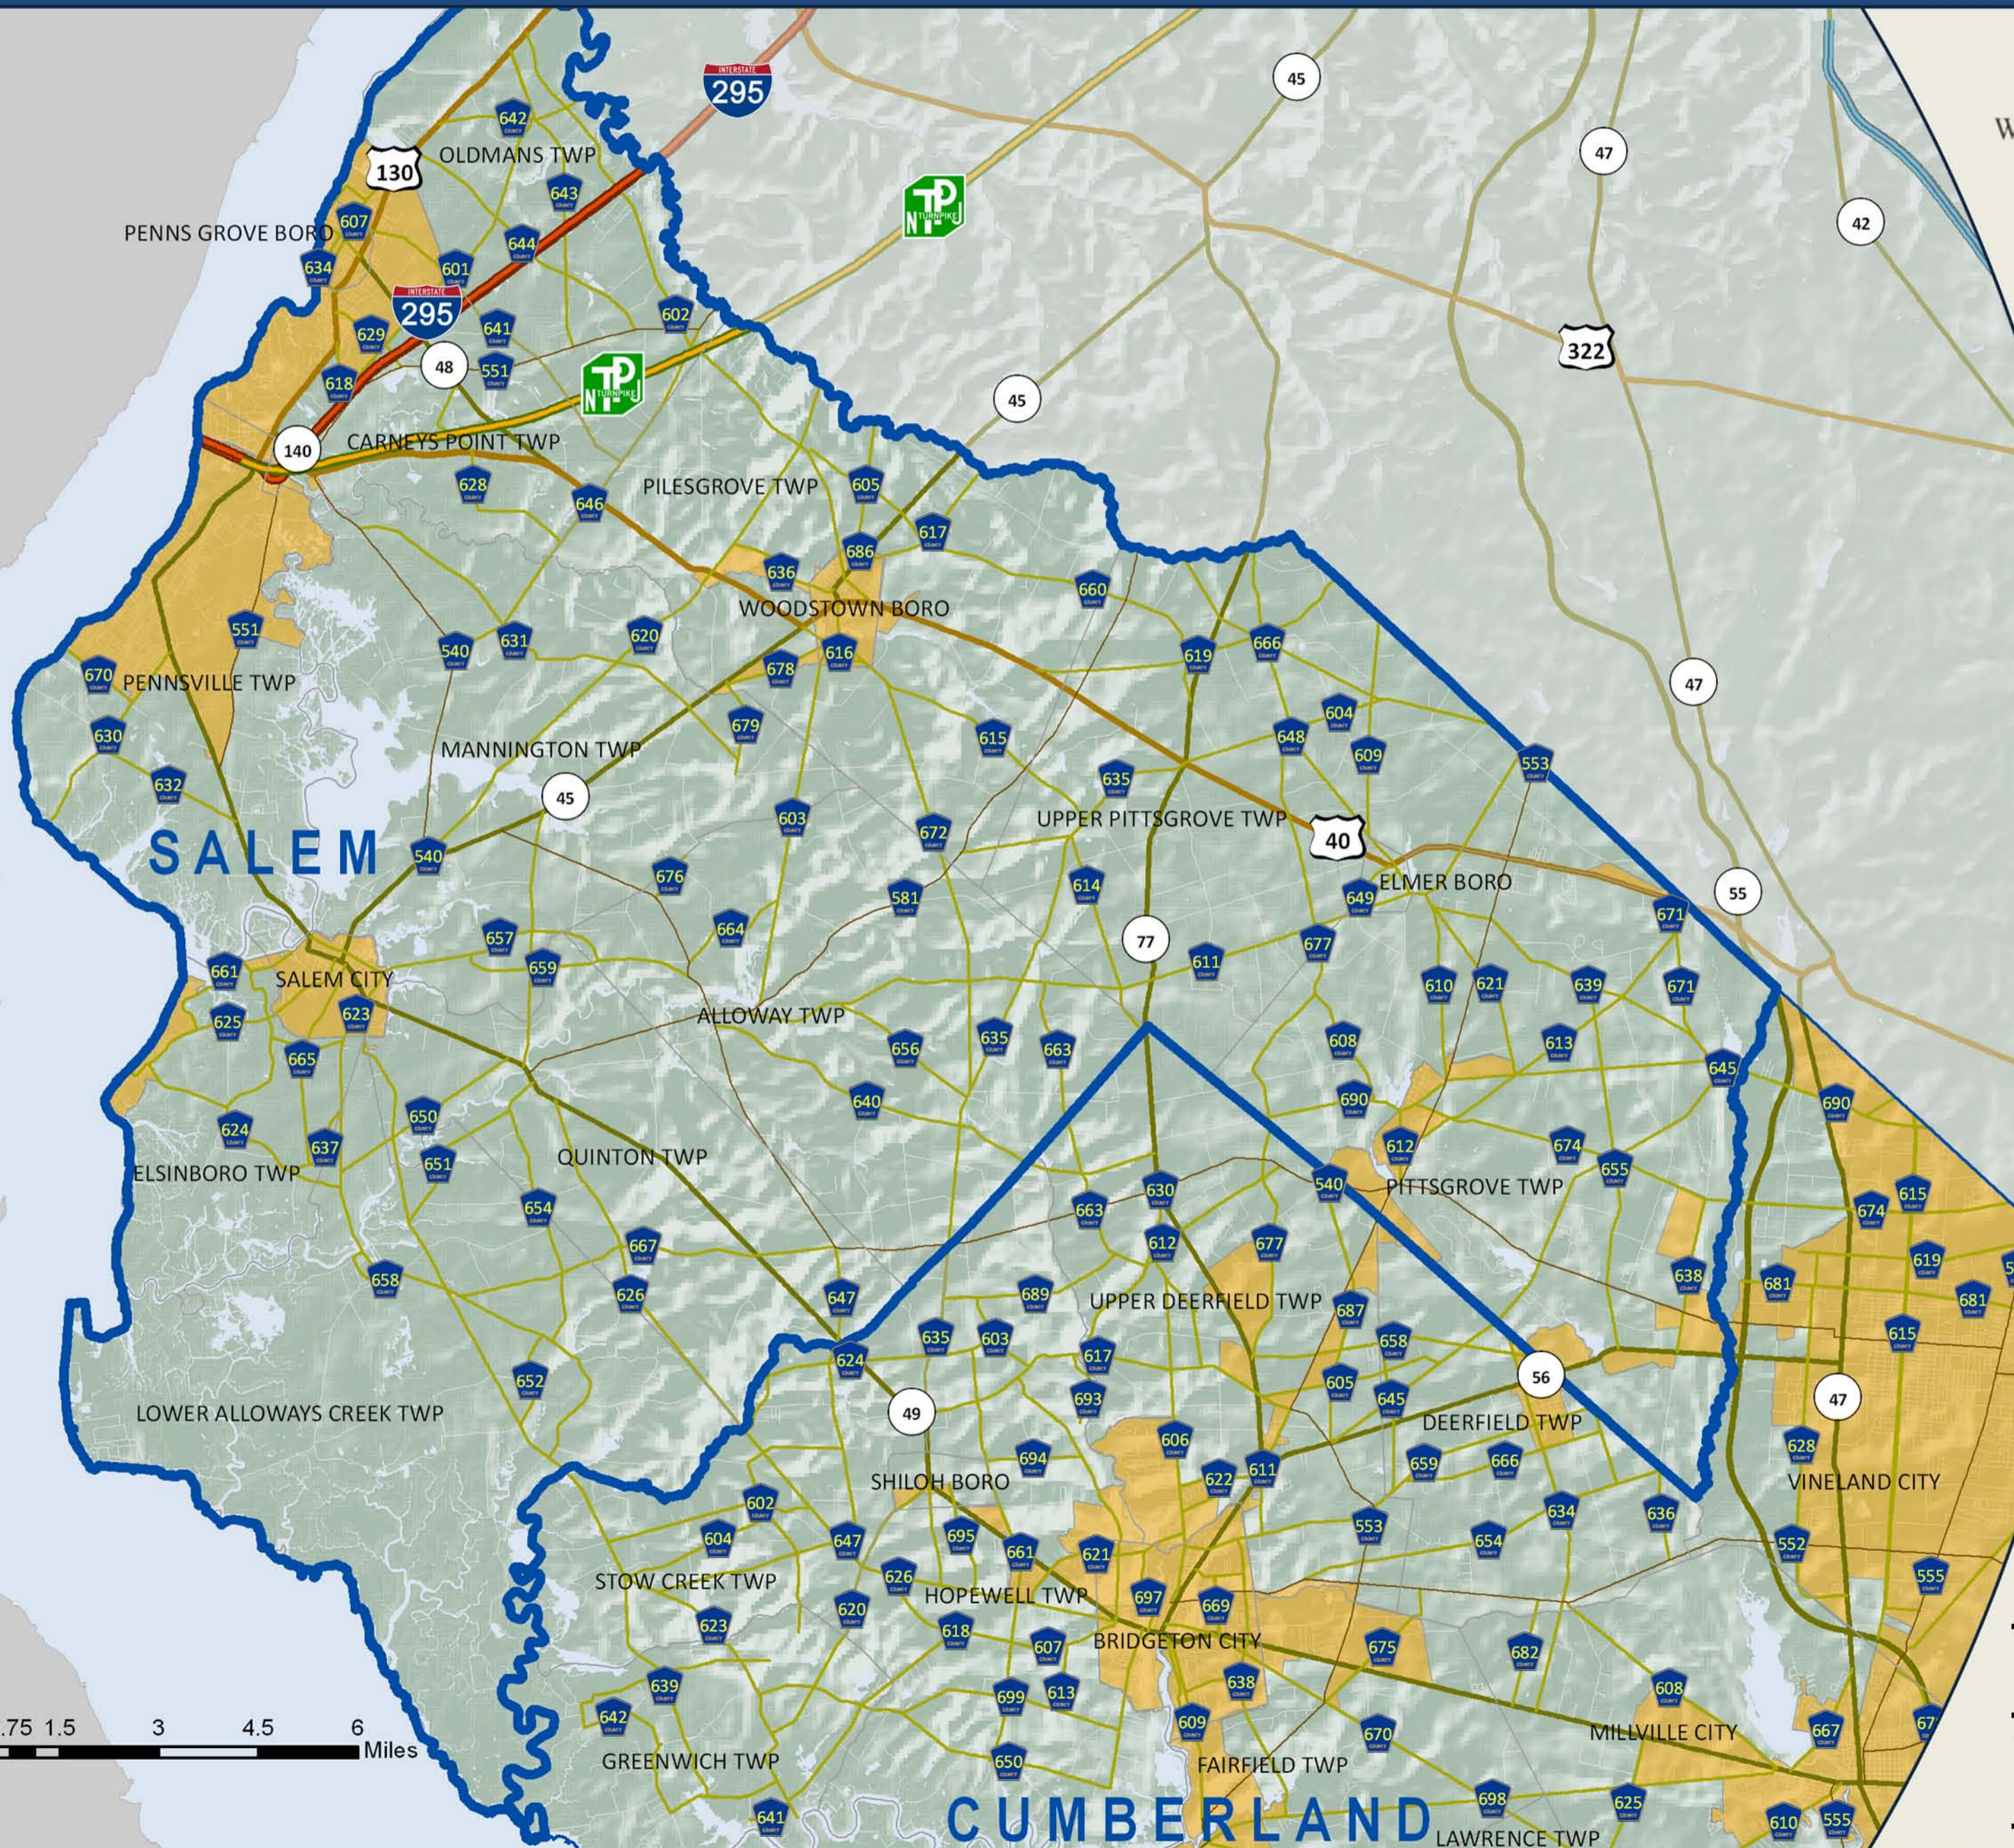

Salem County – Major Roadways

SJTPO Region

Legend

- Garden St Pkwy
- NJ Turnpike
- I-295
- AC Expressway
- CR 500-level
- CR 600-level
- US Highway
- NJ Highway
- All other roads

Source: US Census Bureau (2010)
Map created April 2012 by Andrew Tracy, SJTPO

SOUTH JERSEY
TRANSPORTATION
PLANNING ORGANIZATION