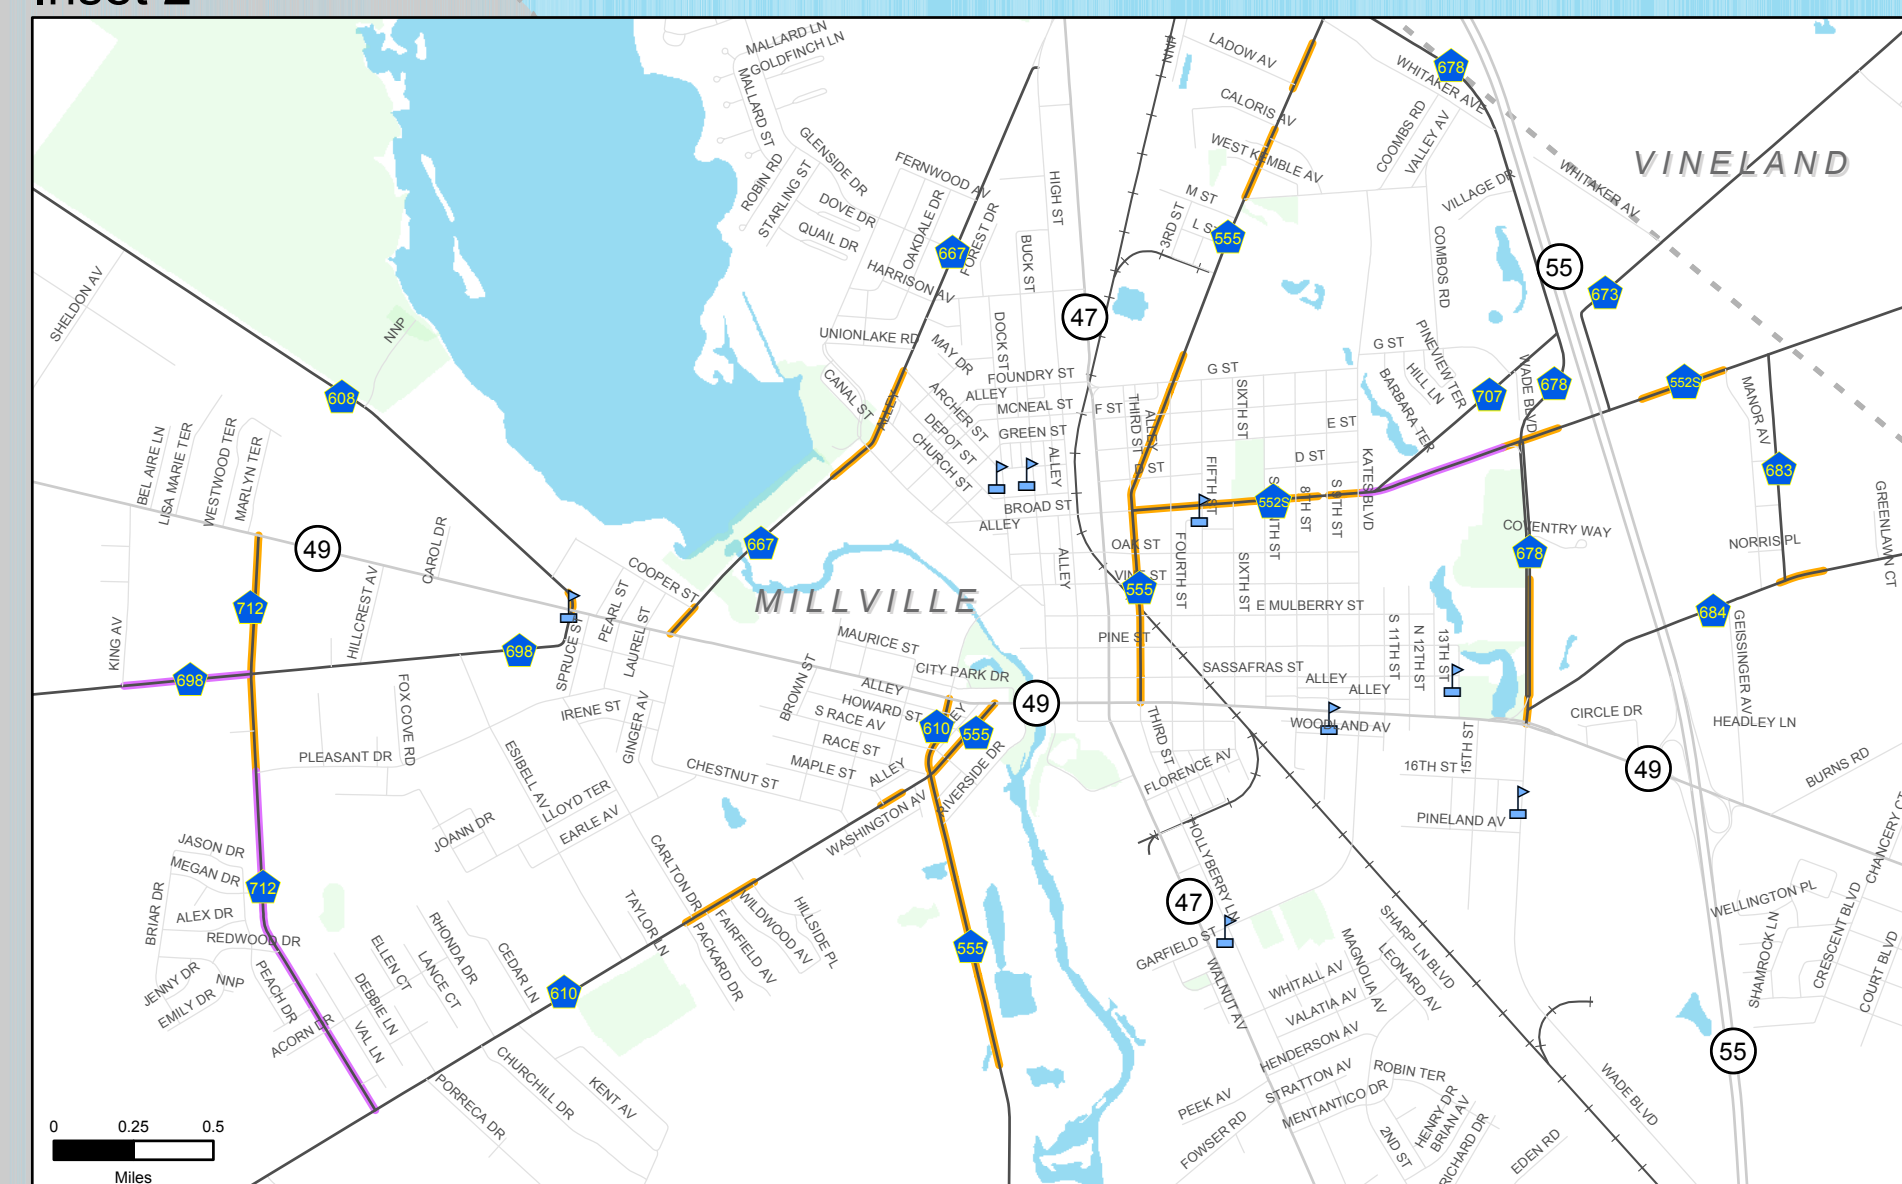

Sidewalks, Paths and Bike Lanes
 Along County Roads
 Cumberland County, New Jersey
 County Road Sidewalk Inventory Project
 October 2008

SALEM
 COUNTY

ATLANTIC
 COUNTY

STATE OF
 DELAWARE

DELAWARE
 BAY

CAPE MAY
 COUNTY

Inset 1

See Inset 1

See Inset 2

Inset 2

Legend

- Sidewalks
- Paths
- Bike Lanes
- Highways
- County Roads
- Local Roads
- Train Station
- School
- Park
- Water

Data collected between July 2006 - September 2007