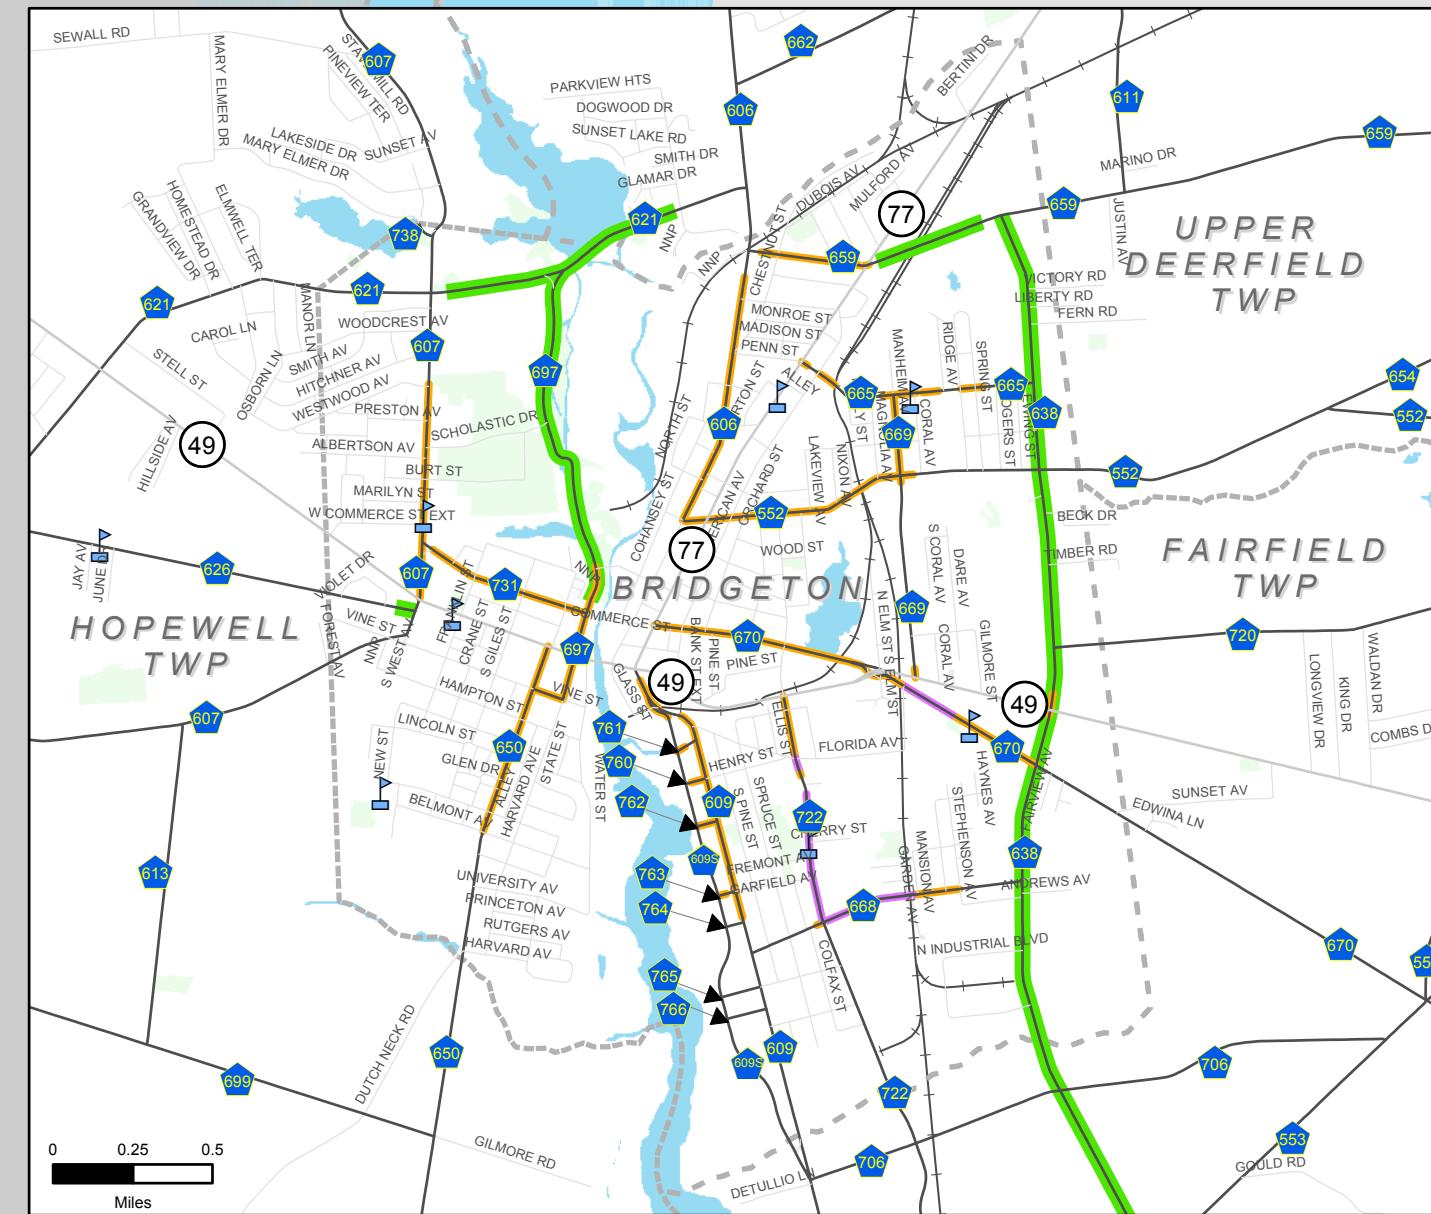

Sidewalks, Paths and Bike Lanes
 Along County Roads
 Cumberland County, New Jersey
 County Road Sidewalk Inventory Project
 October 2008

SALEM
 COUNTY

ATLANTIC
 COUNTY

STATE OF
 DELAWARE

DELAWARE
 BAY

CAPE MAY
 COUNTY

Inset 1

See Inset 1

See Inset 2

Inset 2

Legend

- Sidewalks
- Paths
- Bike Lanes
- Highways
- County Roads
- Local Roads
- Train Station
- School
- Park
- Water

Data collected between July 2006 - September 2007