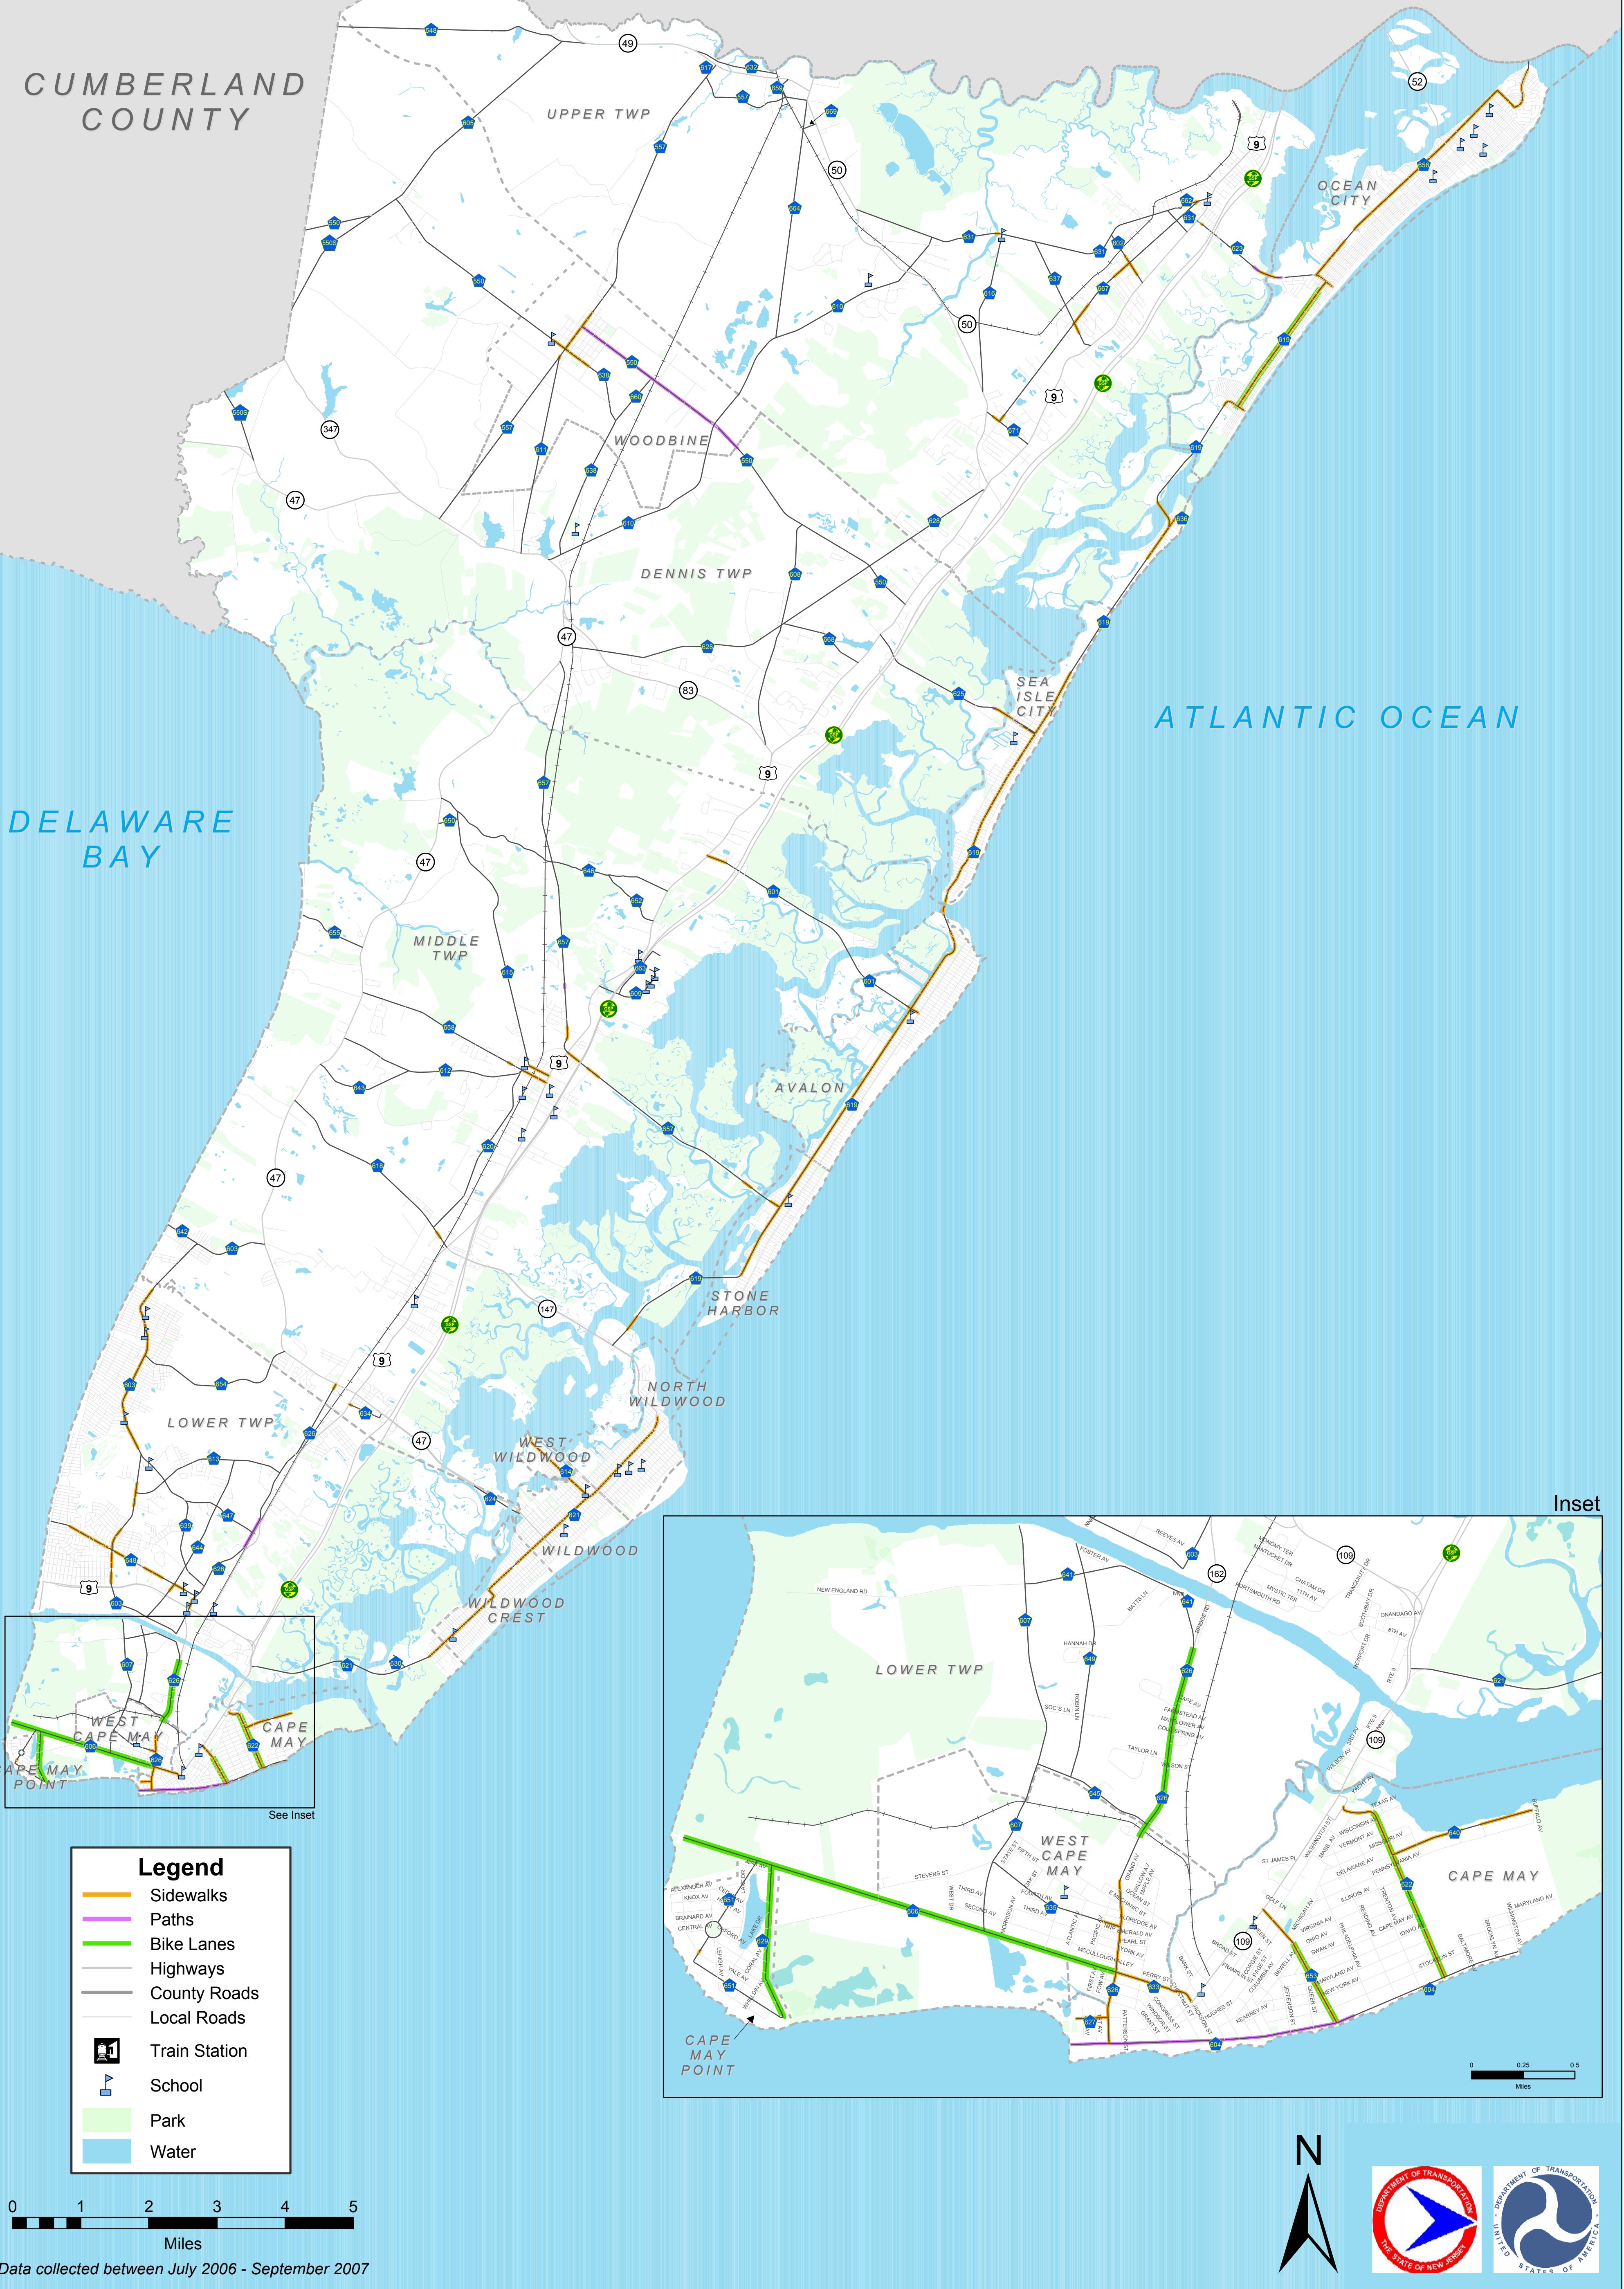

Sidewalks, Paths and Bike Lanes
 Along County Roads
 Cape May County, New Jersey
 County Road Sidewalk Inventory Project
 October 2008

ATLANTIC
 COUNTY

CUMBERLAND
 COUNTY

Inset

Legend

- Sidewalks
- Paths
- Bike Lanes
- Highways
- County Roads
- Local Roads
- Train Station
- School
- Park
- Water

0 1 2 3 4 5
 Miles

Data collected between July 2006 - September 2007