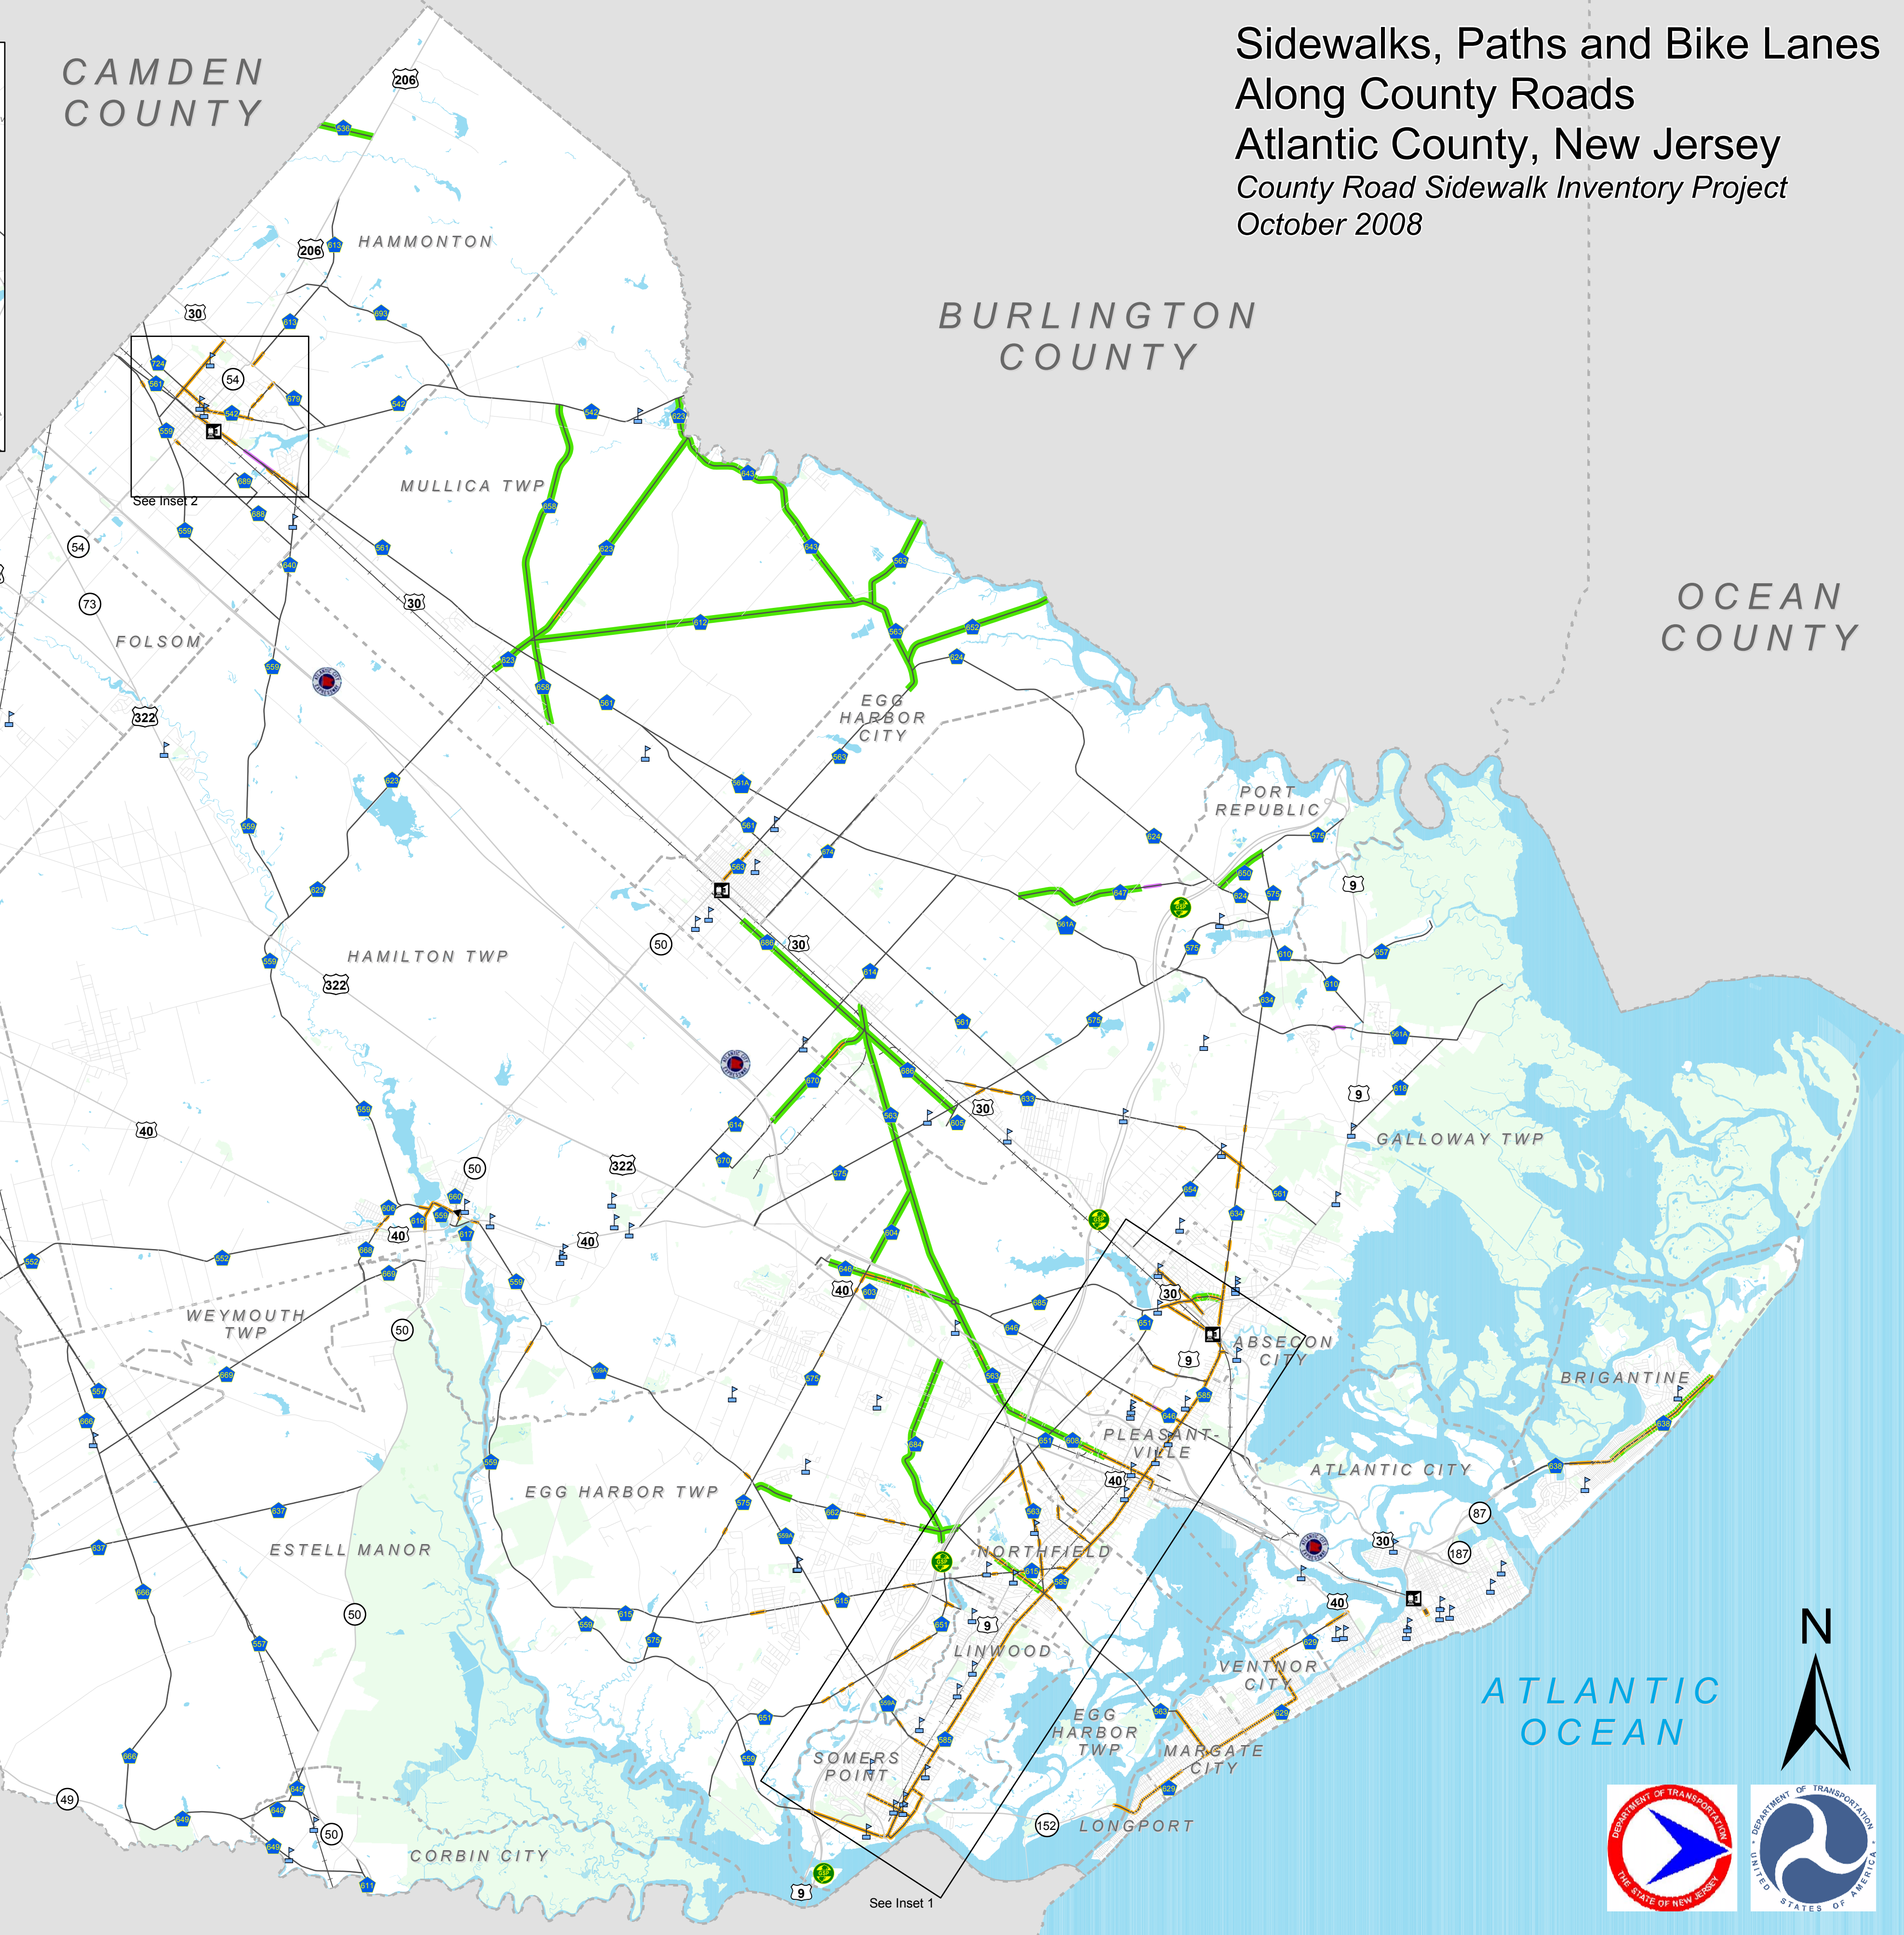

Sidewalks, Paths and Bike Lanes
 Along County Roads
 Atlantic County, New Jersey
 County Road Sidewalk Inventory Project
 October 2008

Inset 1

Inset 2

GLOUCESTER COUNTY

CAMDEN COUNTY

BURLINGTON COUNTY

OCEAN COUNTY

Legend

- Sidewalks
- Paths
- Bike Lanes
- Highways
- County Roads
- Local Roads
- Train Station
- School
- Park
- Water

Data collected between July 2006 - September 2007

ATLANTIC OCEAN