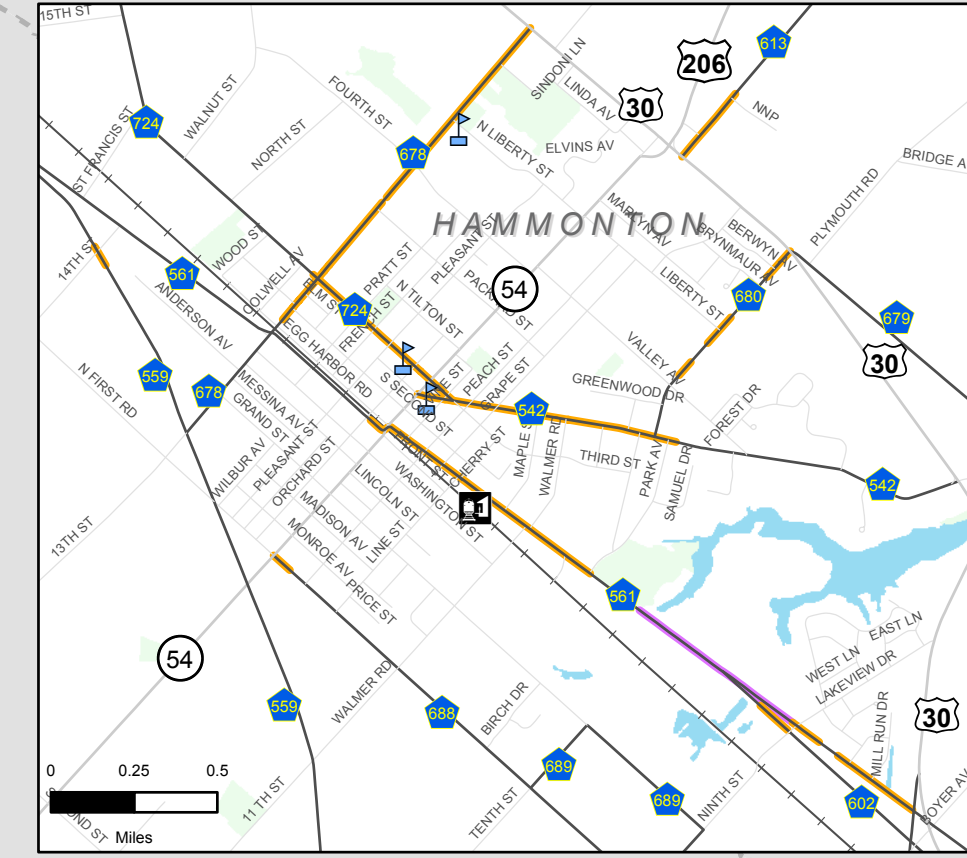

Sidewalks, Paths and Bike Lanes
 Along County Roads
 Atlantic County, New Jersey
 County Road Sidewalk Inventory Project
 October 2008

Inset 1

Inset 2

GLOUCESTER COUNTY

CAMDEN COUNTY

BURLINGTON COUNTY

OCEAN COUNTY

Legend

- Sidewalks
- Paths
- Bike Lanes
- Highways
- County Roads
- Local Roads
- Train Station
- School
- Park
- Water

Data collected between July 2006 - September 2007

ATLANTIC OCEAN