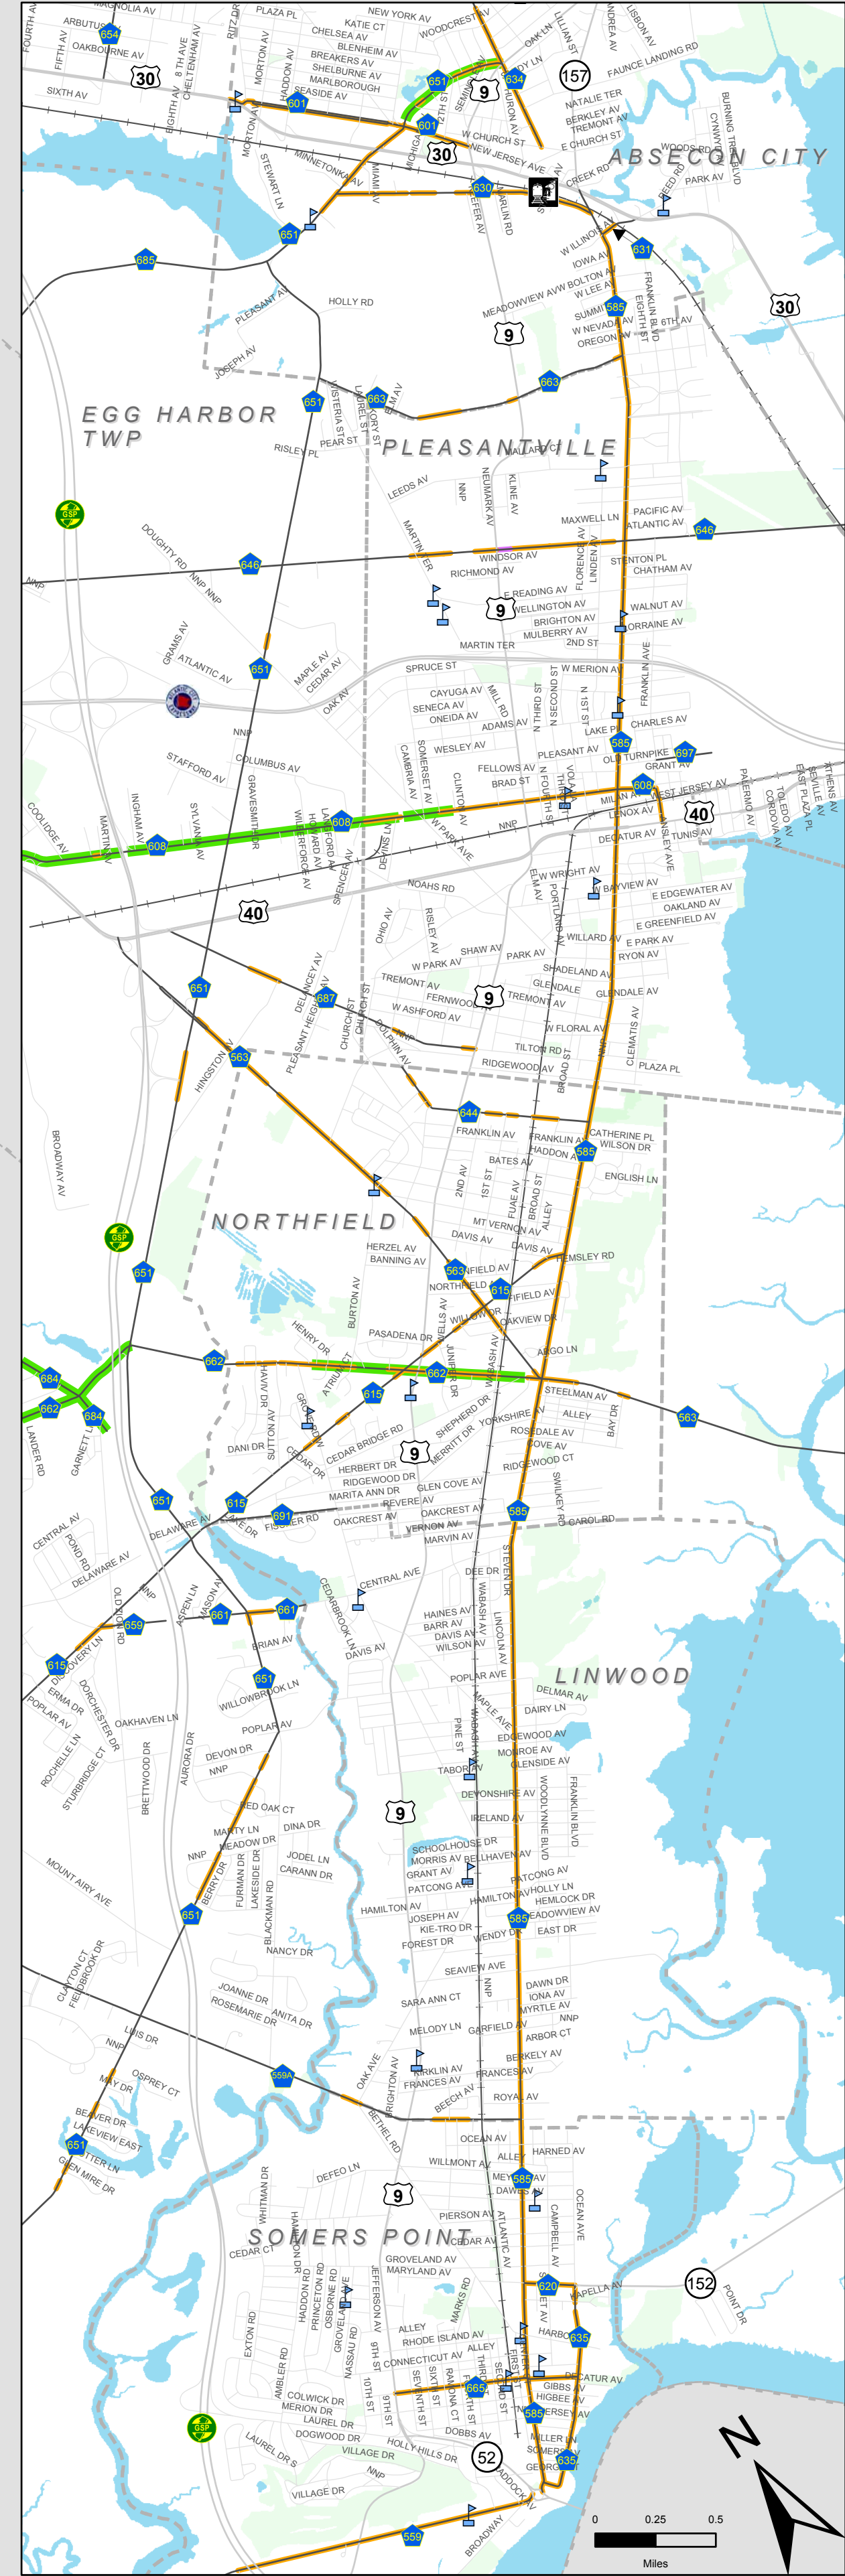

Sidewalks, Paths and Bike Lanes
 Along County Roads
 Atlantic County, New Jersey
 County Road Sidewalk Inventory Project
 October 2008

Inset 1

Inset 2

GLOUCESTER COUNTY

CAMDEN COUNTY

BURLINGTON COUNTY

OCEAN COUNTY

Legend

- Sidewalks
- Paths
- Bike Lanes
- Highways
- County Roads
- Local Roads
- Train Station
- School
- Park
- Water

Data collected between July 2006 - September 2007

ATLANTIC OCEAN