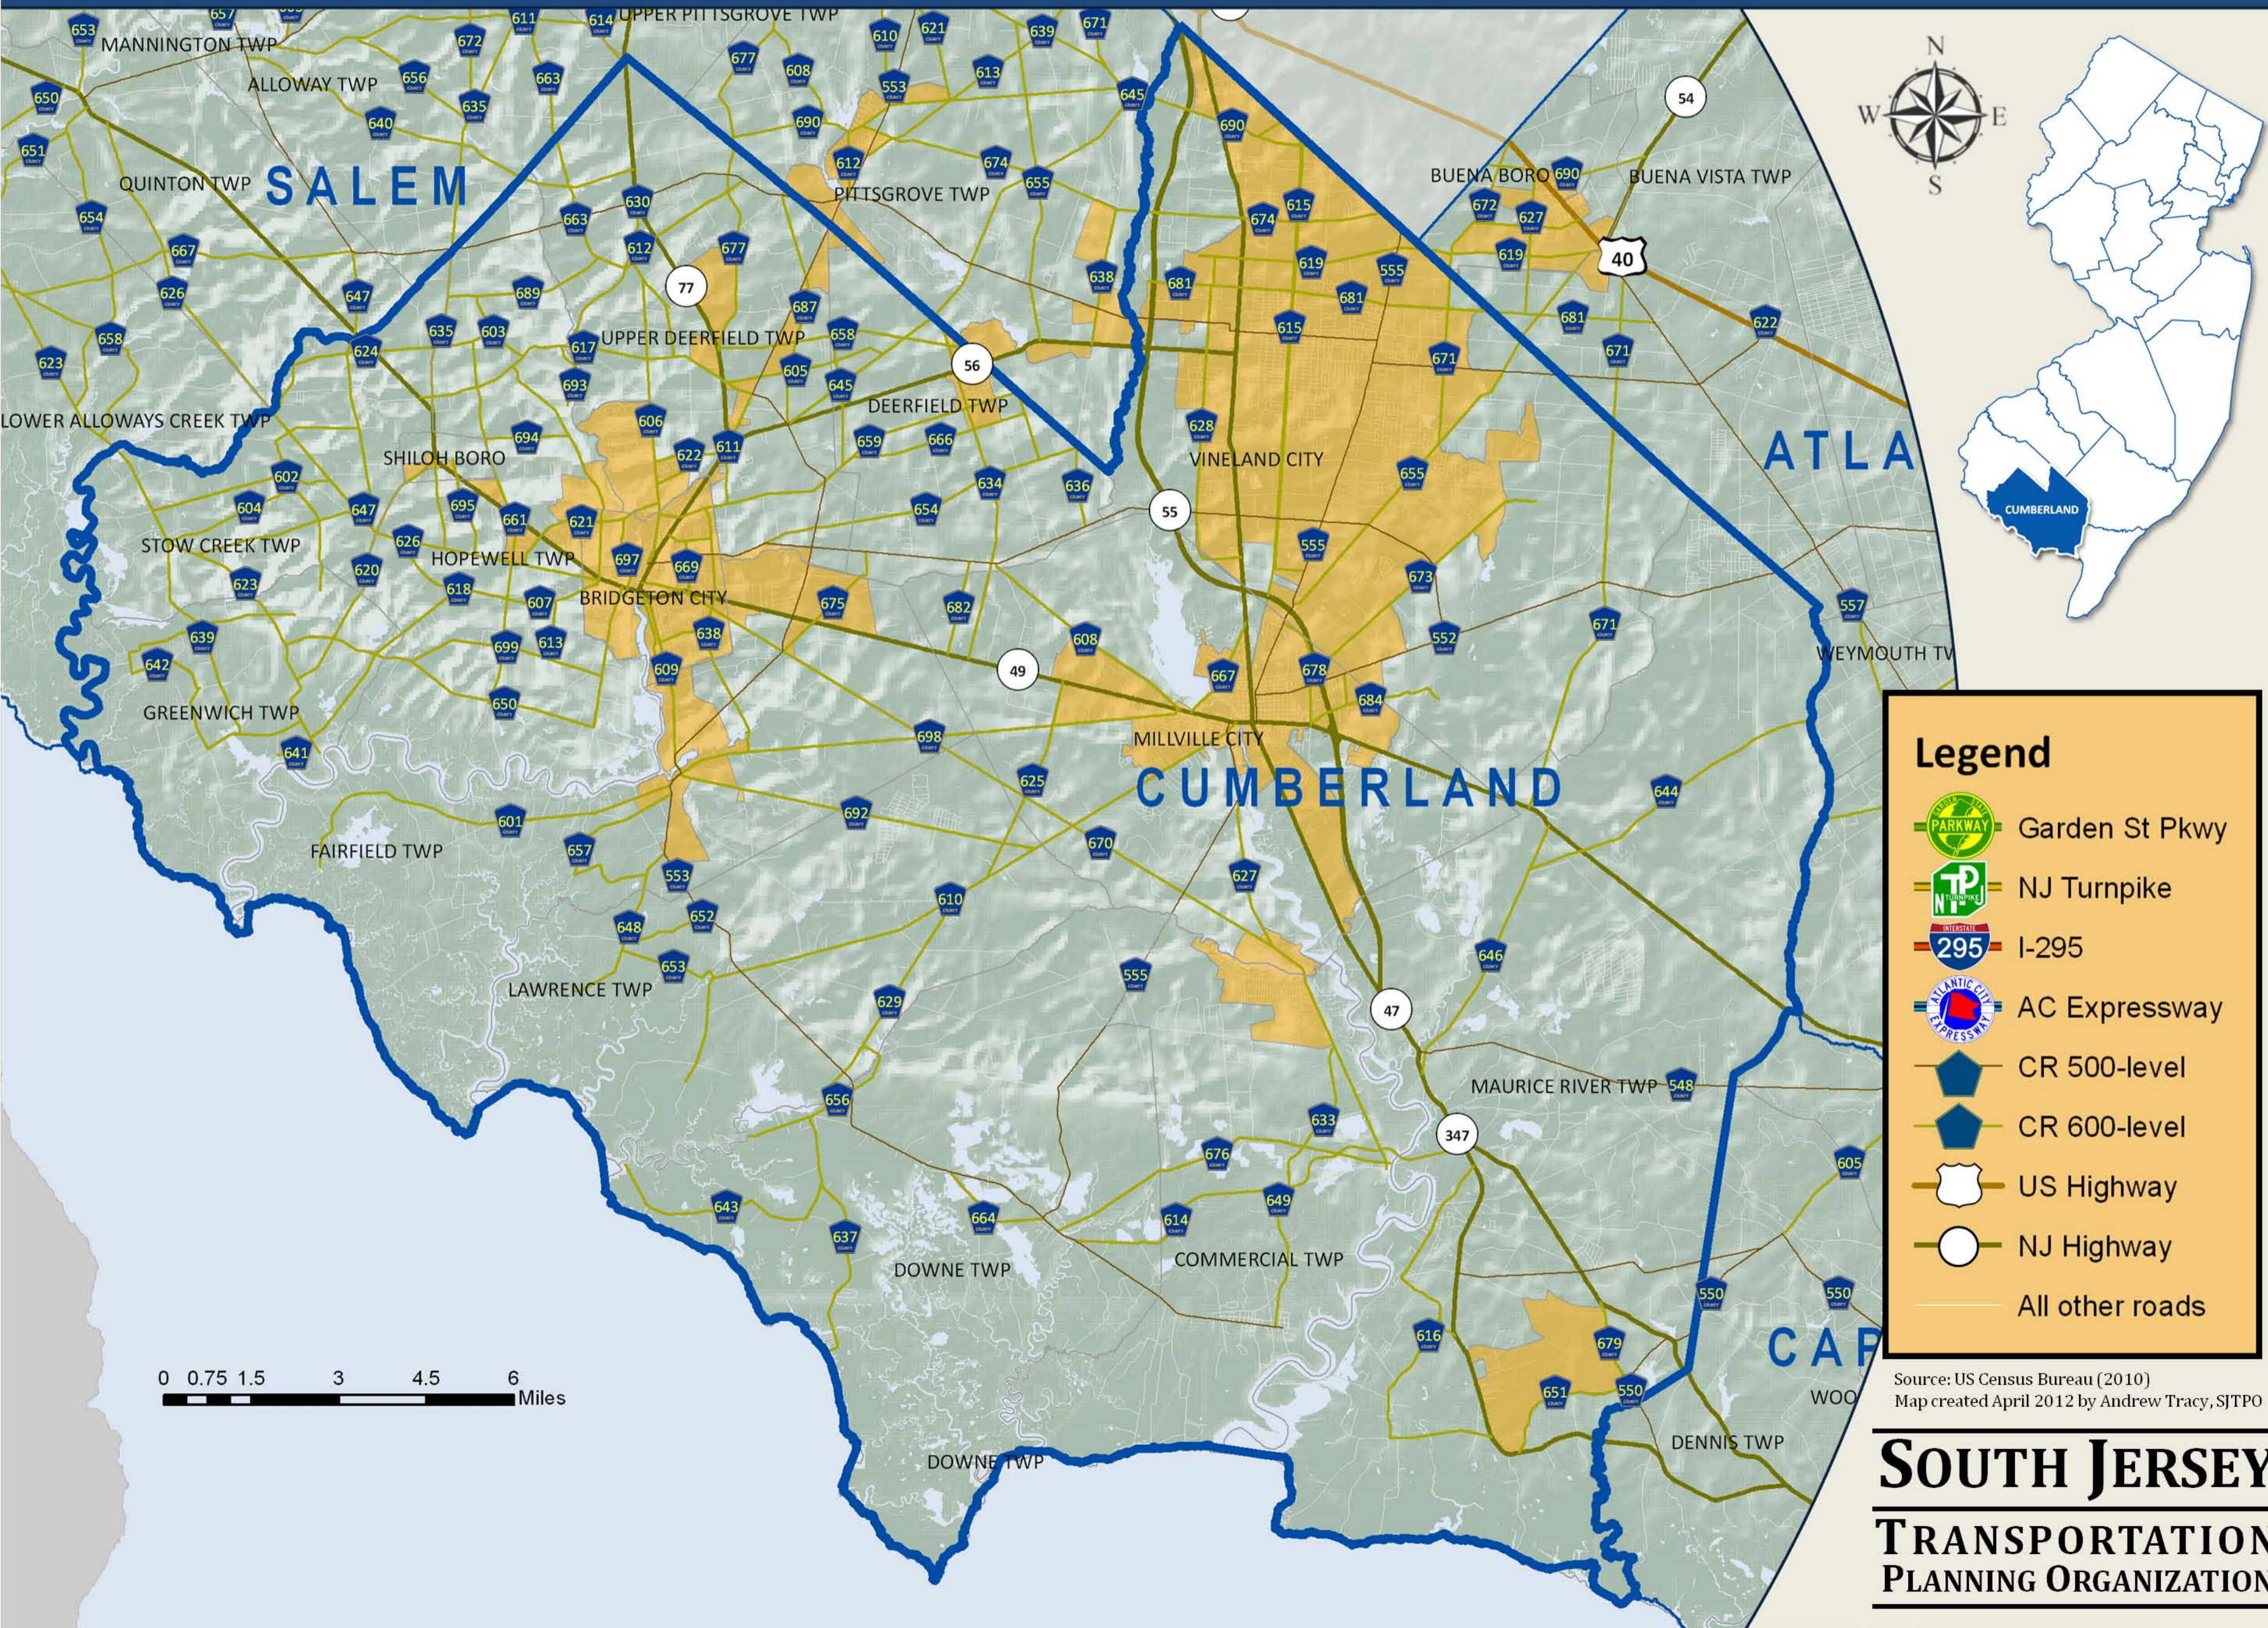

# Cumberland County – Major Roadways

SJTPO Region

### Legend

- Garden St Pkwy
- NJ Turnpike
- I-295
- AC Expressway
- CR 500-level
- CR 600-level
- US Highway
- NJ Highway
- All other roads

Source: US Census Bureau (2010)  
Map created April 2012 by Andrew Tracy, SJTPO

**SOUTH JERSEY**  
**TRANSPORTATION**  
**PLANNING ORGANIZATION**