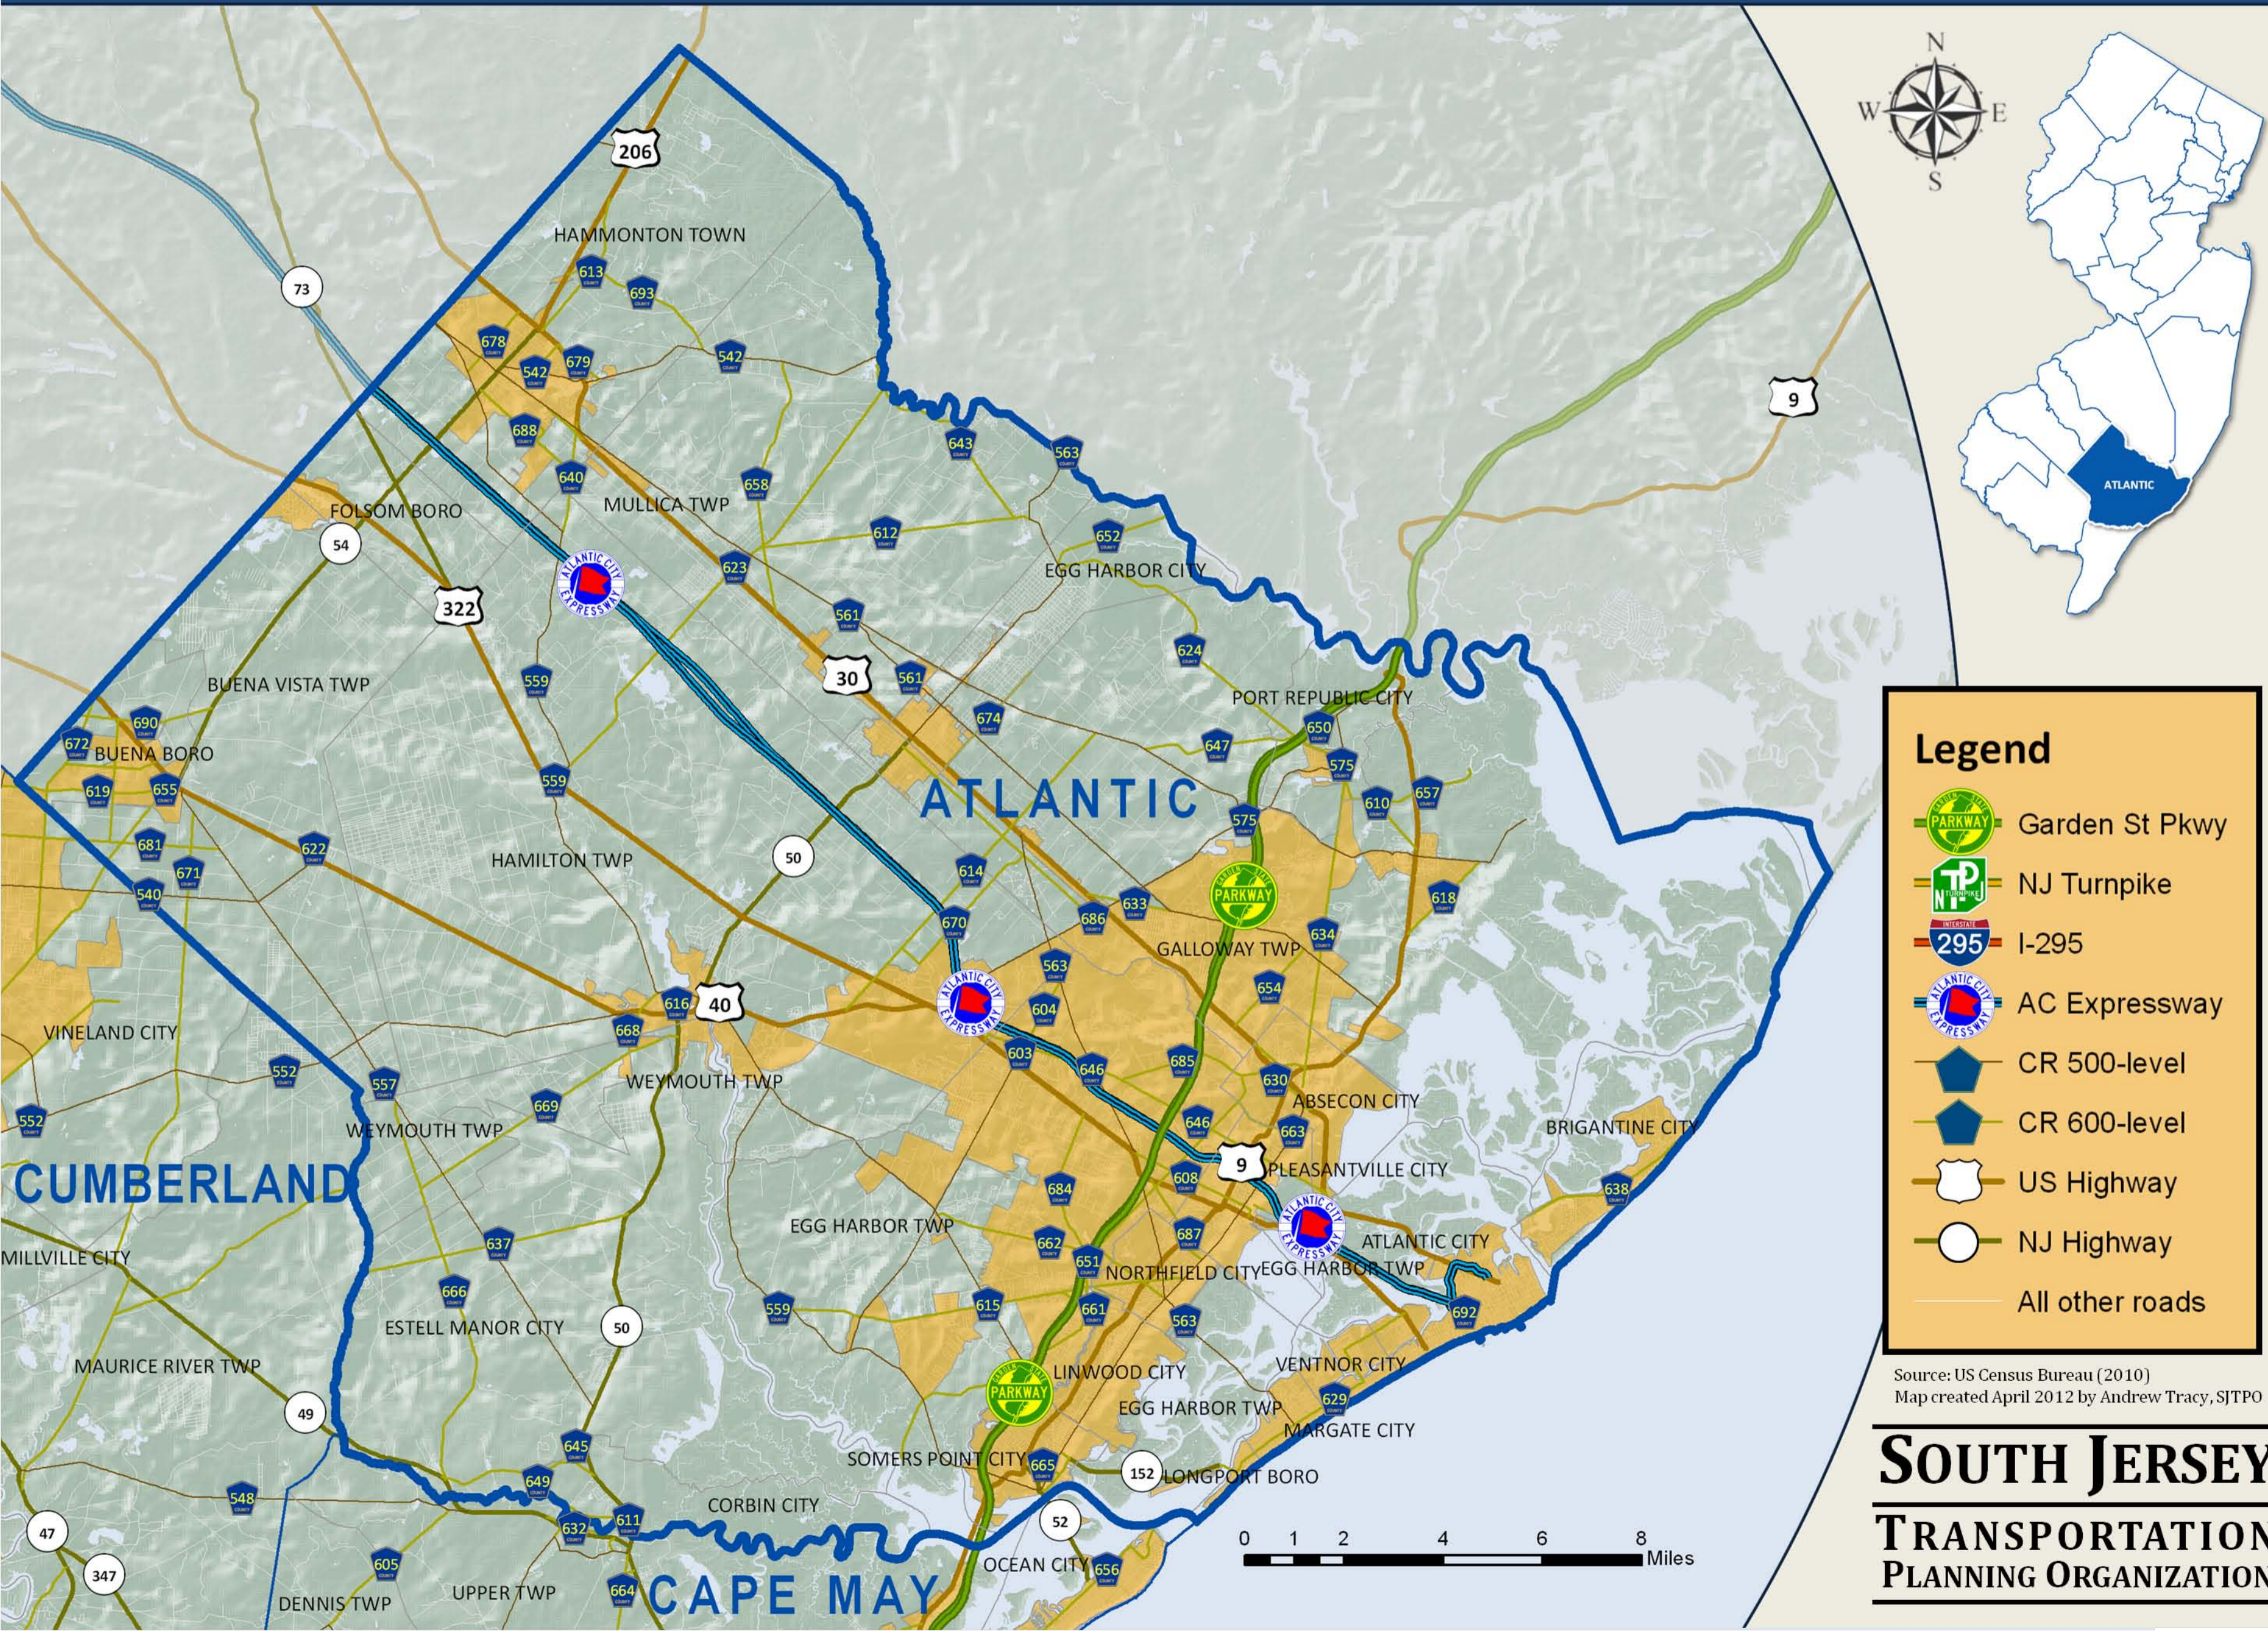

Atlantic County – Major Roadways

SJTPO Region

Legend

- Garden St Pkwy
- NJ Turnpike
- I-295
- AC Expressway
- CR 500-level
- CR 600-level
- US Highway
- NJ Highway
- All other roads

Source: US Census Bureau (2010)
Map created April 2012 by Andrew Tracy, SJTPO