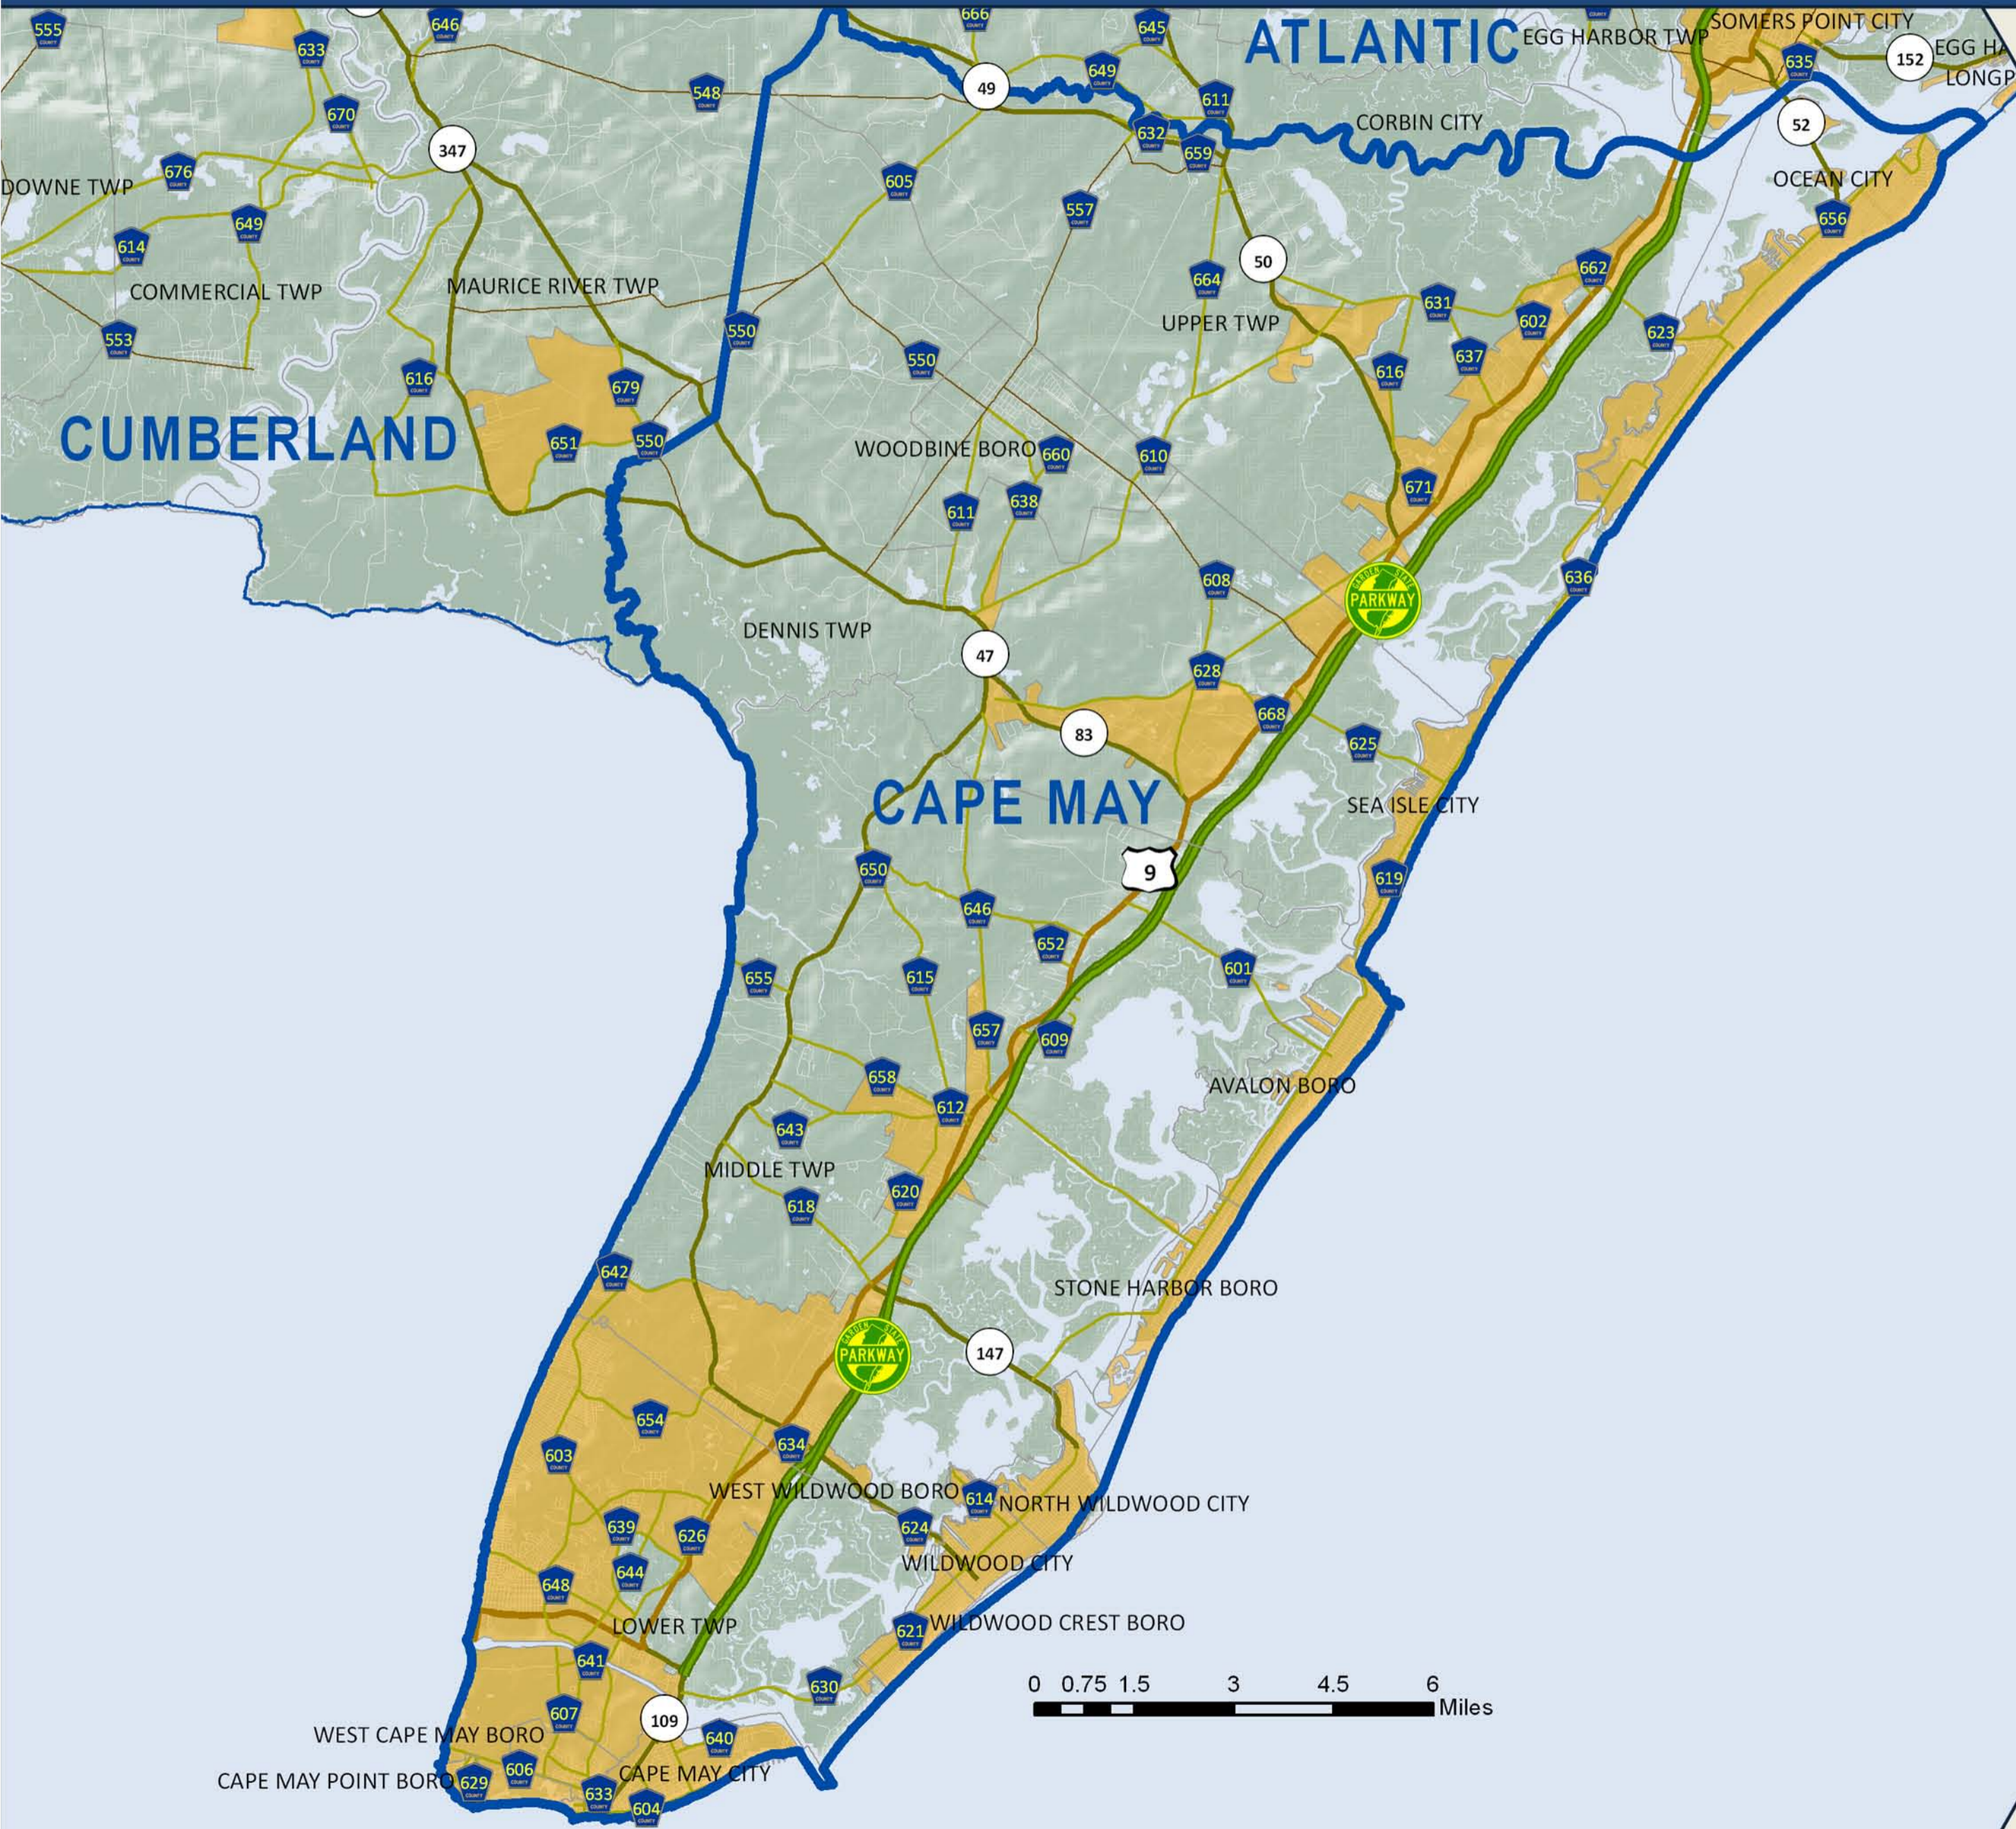

Cape May County – Major Roadways

SJTPO Region

Legend

- Garden St Pkwy
- NJ Turnpike
- I-295
- AC Expressway
- CR 500-level
- CR 600-level
- US Highway
- NJ Highway
- All other roads

Source: US Census Bureau (2010)
Map created April 2012 by Andrew Tracy, SJTPO

SOUTH JERSEY

TRANSPORTATION PLANNING ORGANIZATION