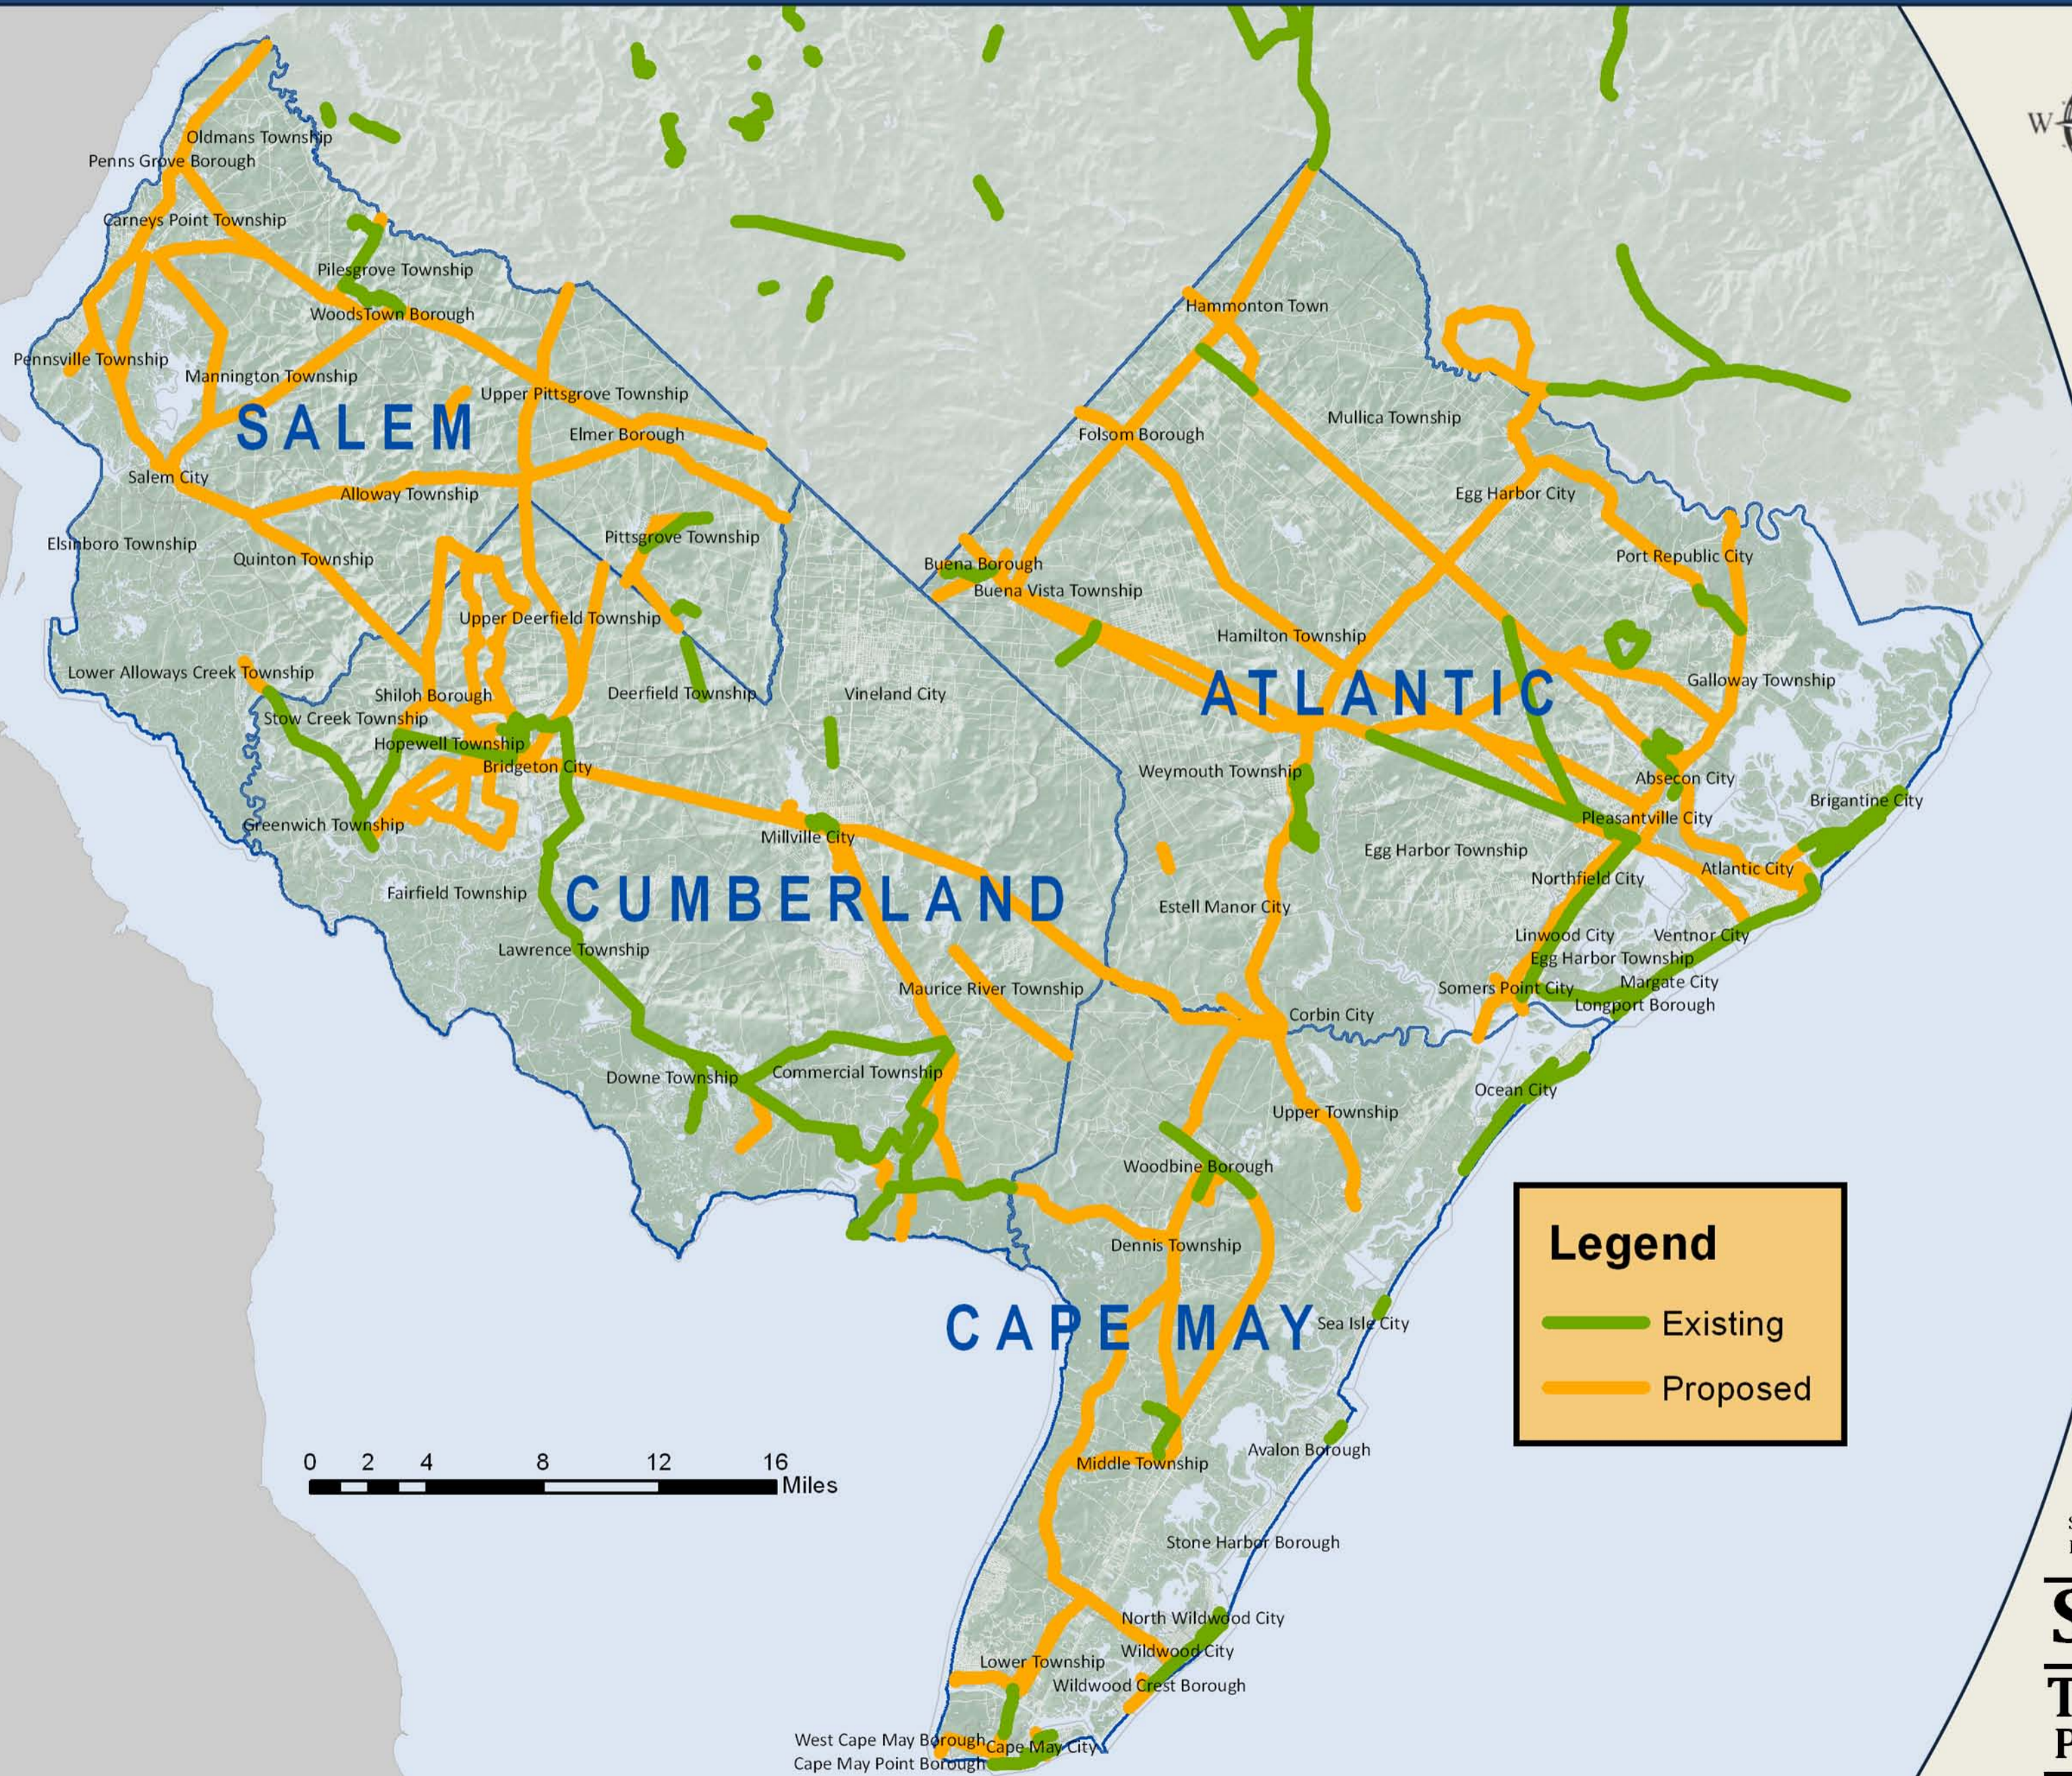

Bike Routes

SJTPO Region

Legend

- Existing
- Proposed

Source: Cross County Connection TMA (2012)
Map created April 2012 by Andrew Tracy, SJTPO

SOUTH JERSEY
TRANSPORTATION
PLANNING ORGANIZATION